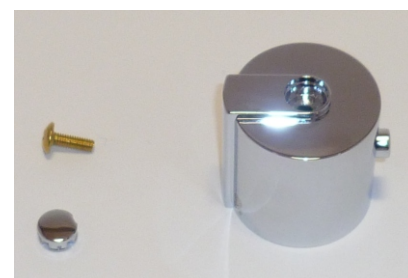

10017 - Thermostatic Cartridge

10019 - Rubber Washer with Filter

05RE26CR - Concealing Plate with Connector

KD.11 - Flow Control Cartridge

019PB16L1 - Flow Control Handle

021PB16L1 - Temperature Control Handle

Product Code	Description
10017	Thermostatic Cartridge
10019	Rubber Washer with Filter
05RE26CR	Concealing Plate with Connector
KD.11	Flow Control Cartridge
019PB16L1	Flow Control Handle
021PB16L1	Temperature Control Handle

200086 - 4mm Thick Fibre Washer

10056501 - Round Handset

71715CP - Fixed Shower Head

31613CP - Shower Head Holder

10051CP - Wall Mounting Bracket Inc  
Wall Plate

10055CP - Complete Shower Riser Kit  
for Deluge Shower Valve

Product Code	Description
200086	4mm thick Fibre Washer
1005601	Round Handset
71715CP	Fixed shower Head
31613CP	Shower Head Holder
10051CP	Wall Mounting Bracket
10055CP	Complete Shower Riser Kit for Deluge