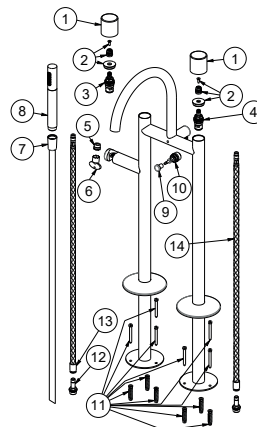

100324555 chrome_carrara

CARRARA - Floor mounted bath shower mixer 3/8" with 150cm shower hose and hand shower. Ceramic disc valves. Automatic diverter. "Plus" aerator. Flow rate for shower: 15,3 l/min. at 3 bar and flow rate bath: 22,1 l/min. at 3 bar. Diameter 110 mm. at base.

Spare parts

POS.	SAP	ART.	RRP*
1	100323995	MANETA MARMOL LIGNAGE PAVIMENTO BAÑERA	-
2	100323993	CONECT. MANETAS LIGNAGE MARMOL PAVIM.	-
3	100040151	MONTURA CERAMICA FEIS 10237	-
4	100040152	MONTURA CERAMICA FEIS N10237 SX	-
5	100272352	FLOW BREAKER FOR LIGNAGE FLOORMOUNTED	-
6	100081788	LLAVE AIREADOR ENCASTRADO PEQUEÑO	-
7	100137847	150CM SILVER FL SHOW.HOSE PVCTWIST FREE	-
8	100258168	MANETA DUCHA LIGNAGE CR	-
9	100258206	EMB. INVERSOR LIGNAGE CROMO	-
10	100084745	DIVERTER'S INTERNAL PART EXPOSED BATH/SH	-
11	100258213	TORNILLOS FIJACION PAV. LIGNAGE	-
12	100063497	JGO. CONEXIONES LOUNGE PAVIMENTO	-
13	100282252	RED SUPPLY HOSE LIGNAGE FLOORMOUNTED	-
14	100282243	BLUE SUPPLY HOSE LIGNAGE FLOORMOUNTED	-