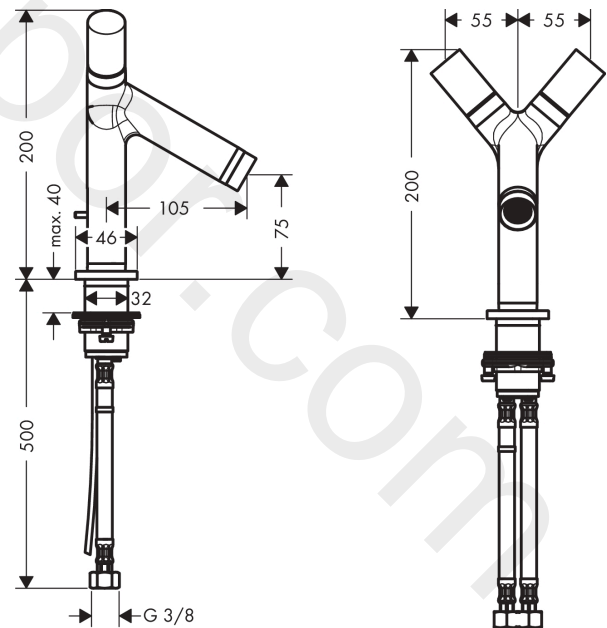

AXOR Starck
2-handle basin mixer 80 with pop-up waste set
 Finish: **Chrome** Article Number: **10030000**

product features

- consists of: 2-handle basin mixer, waste set
- ComfortZone 80
- projection: 105 mm
- spout height: 75 mm
- spray type: normal spray
- maximum flow rate at 3 bar: 5 l/min
- ceramic valves hot/ cold 180°
- suitable for continuous flow water heaters
- pop-up waste set G 1¼
- connection type: G ¾ connections
- connection dimension: DN15

Article Details

Price excl. VAT

608,33 £

Technology

Product image

Scale drawing

AXOR Starck
2-handle basin mixer 80 with pop-up waste set
 Finish: **Chrome** Article Number: **10030000**

Flowchart

AXOR Starck
2-handle basin mixer 80 with pop-up waste set
Finish: **Chrome** Article Number: **10030000**

Exploded Drawing

Year of production: >07/14

AXOR Starck
2-handle basin mixer 80 with pop-up waste set
 Finish: **Chrome** Article Number: **10030000**

Spare part list

Year of production: >07/14

Pos.		Article Number	Price	PU
1	handle	96318000	£ 79,00	1
2	set of color-rings cold / hot water	96319000	£ 9,00	1
3	handle fixing set	94184000	£ 6,10	1
4	shut off unit	94149000	£ 35,00	1
5	aerator M24x1 (5 l/min)	95379000	£ 43,00	1
6	pull rod	94083000	£ 35,00	1
7	O-ring 7x2	98419000	£ 3,30	1
8	escutcheon Ø 46 mm	92253000	£ 173,00	1
9	O-ring 26x1,5	98390000	£ 3,30	1
10	O-ring 34x4	98155000	£ 3,30	1
11	fixing set (Ø 32)	13961000	£ 25,00	1
12	lever collar	97548000	£ 3,30	1
13	connection hose 450 mm M8x0,75 G3/8	97206000	£ 35,00	1
14	O-ring 7x1,5	98422000	£ 3,30	1
a	pop up waste	94139000	£ 96,00	1
b	fixation extension 35 mm	13898000	£ 79,00	1
c	lever arm 340mm (ball-Ø15mm)	96004000	-	1