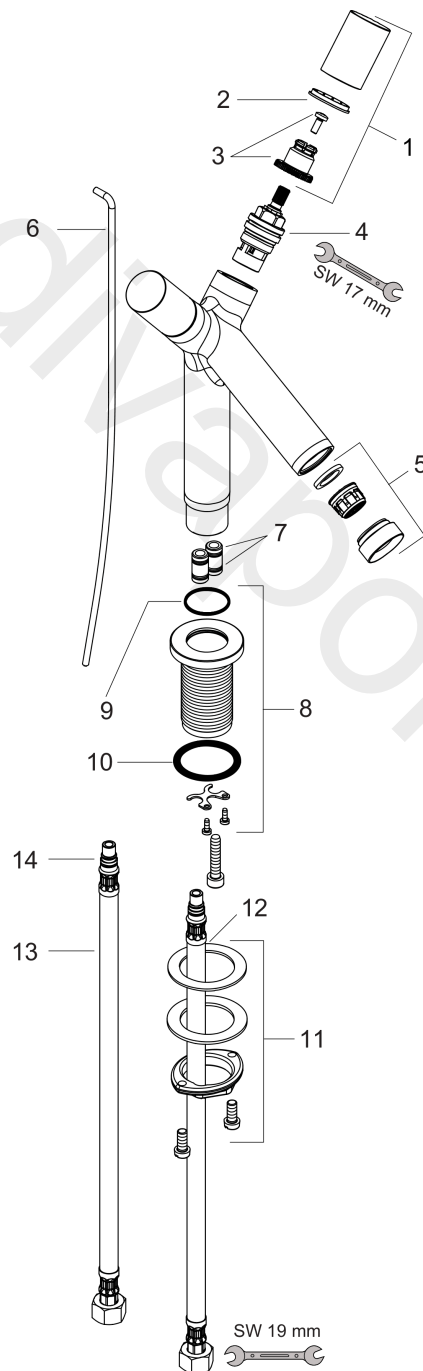

AXOR Starck
2-handle basin mixer 80 with pop-up waste set
 Finish: **Chrome** Article Number: **10030000**

product features

- consists of: 2-handle basin mixer, waste set
- ComfortZone 80
- projection: 105 mm
- spout height: 75 mm
- spray type: normal spray
- maximum flow rate at 3 bar: 5 l/min
- ceramic valves hot/ cold 180°
- suitable for continuous flow water heaters
- pop-up waste set G 1¼
- connection type: G ¾ connections
- connection dimension: DN15

Article Details

Price excl. VAT

608,33 £

Technology

Product image

Scale drawing

AXOR Starck
2-handle basin mixer 80 with pop-up waste set
 Finish: **Chrome** Article Number: **10030000**

Flowchart

AXOR Starck
2-handle basin mixer 80 with pop-up waste set
Finish: **Chrome** Article Number: **10030000**

Exploded Drawing

Year of production: >07/14

AXOR Starck
2-handle basin mixer 80 with pop-up waste set
 Finish: **Chrome** Article Number: **10030000**

Spare part list

Year of production: >07/14

Pos.		Article Number	Price	PU
1	handle	96318000	£ 79,00	1
2	set of color-rings cold / hot water	96319000	£ 9,00	1
3	handle fixing set	94184000	£ 6,10	1
4	shut off unit	94149000	£ 35,00	1
5	aerator M24x1 (5 l/min)	95379000	£ 43,00	1
6	pull rod	94083000	£ 35,00	1
7	O-ring 7x2	98419000	£ 3,30	1
8	escutcheon Ø 46 mm	92253000	£ 173,00	1
9	O-ring 26x1,5	98390000	£ 3,30	1
10	O-ring 34x4	98155000	£ 3,30	1
11	fixing set (Ø 32)	13961000	£ 25,00	1
12	lever collar	97548000	£ 3,30	1
13	connection hose 450 mm M8x0,75 G3/8	97206000	£ 35,00	1
14	O-ring 7x1,5	98422000	£ 3,30	1
a	pop up waste	94139000	£ 96,00	1
b	fixation extension 35 mm	13898000	£ 79,00	1
c	lever arm 340mm (ball-Ø15mm)	96004000	-	1