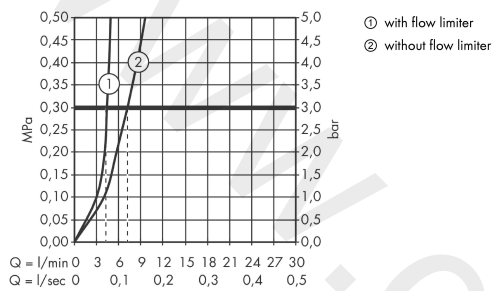

AXOR Starck
2-handle basin mixer 80 with pop-up waste set
 Finish: **Chrome** Article Number: **10030000**

product features

- consists of: 2-handle basin mixer, waste set
- ComfortZone 80
- projection: 105 mm
- spout height: 75 mm
- spray type: normal spray
- maximum flow rate at 3 bar: 5 l/min
- ceramic valves hot/ cold 180°
- suitable for continuous flow water heaters
- pop-up waste set G 1¼
- connection type: G ¾ connections
- connection dimension: DN15

Article Details

Price excl. VAT

608,33 £

Technology

Product image

Scale drawing

AXOR Starck
2-handle basin mixer 80 with pop-up waste set
 Finish: **Chrome** Article Number: **10030000**

Flowchart