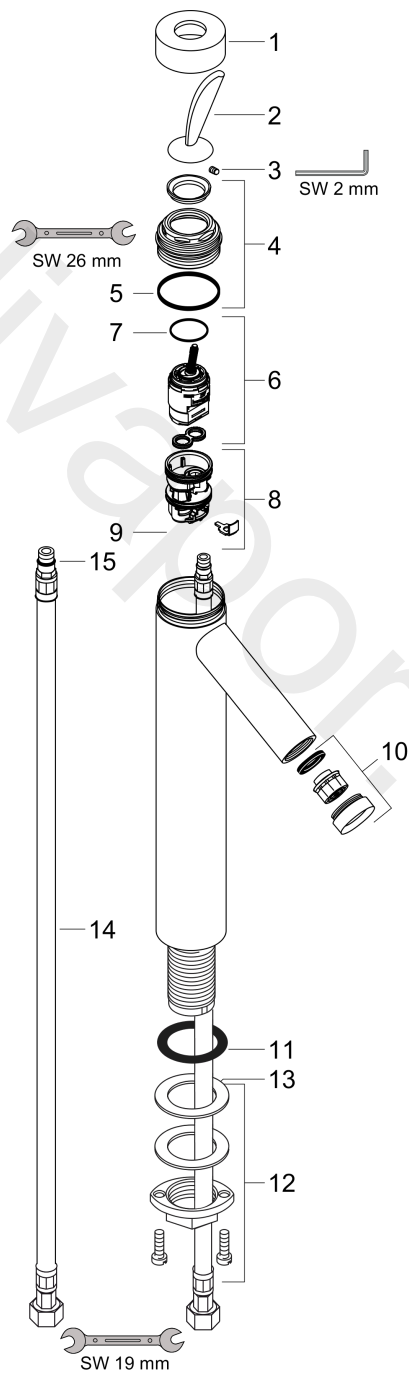

### product features

- consists of: single lever basin mixer, waste set
- ComfortZone 220
- projection: 106 mm
- handle variant: pin handle
- spray type: normal spray
- maximum flow rate at 3 bar: 5 l/min
- ceramic cartridge
- suitable for continuous flow water heaters
- non-closing waste set
- connection type: G ¾ connections
- connection dimension: DN15
- EU taxonomy: max. 6 l/min - Substantial Contribution (SC)

## Flowchart

**AXOR Starck Classic**  
**Single lever basin mixer 220 for wash bowls with waste set**  
Finish: **Chrome** Article Number: **10028000**

## Exploded Drawing

Year of production: >10/12

**AXOR Starck Classic**  
**Single lever basin mixer 220 for wash bowls with waste set**  
 Finish: **Chrome** Article Number: **10028000**

## Spare part list

Year of production: >10/12

Pos.		Article Number	Price	PU
1	flange	96427000	£ 25,00	1
2	handle	10090000	£ 64,00	1
3	hollow set screw M4x6	97767000	£ 3,30	1
4	nut	97157000	£ 20,50	1
5	O-Ring 30x2	98186000	£ 3,30	1
6	cartridge, assy	96339000	£ 79,00	1
7	O-ring 21,95x1,78	95169000	£ 3,30	1
8	adapter for cartridge	95289000	£ 25,00	1
9	O-ring 26x2	98147000	£ 3,30	1
10	aerator M24x1 (5 l/min)	95379000	£ 43,00	1
11	O-ring 34x4	98155000	£ 3,30	1
12	fixing set (Ø 32)	13961000	£ 25,00	1
13	lever collar	97548000	£ 3,30	1
14	connection hose 900 mm M8x0,75 G3/8	96316000	£ 43,00	1
15	O-ring 7x1,5	98422000	£ 3,30	1
a	fixation extension 35 mm	13898000	£ 79,00	1
b	service tool for disassembling the handle	92124000	£ 137,00	1