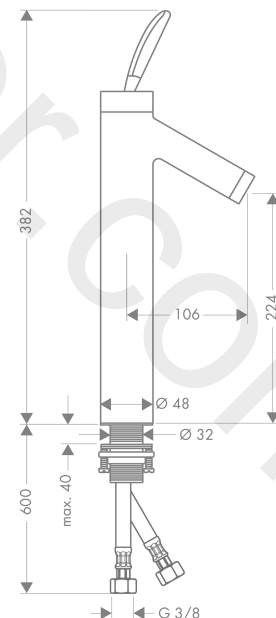

### product features

- consists of: single lever basin mixer, waste set
- ComfortZone 220
- projection: 106 mm
- handle variant: pin handle
- spray type: normal spray
- maximum flow rate at 3 bar: 5 l/min
- ceramic cartridge
- suitable for continuous flow water heaters
- non-closing waste set
- connection type: G ¾ connections
- connection dimension: DN15
- EU taxonomy: max. 6 l/min - Substantial Contribution (SC)

### Scale drawing

**AXOR Starck Classic**  
**Single lever basin mixer 220 for wash bowls with waste set**  
 Finish: **Chrome** Article Number: **10028000**

## Spare part list

Year of production: >10/12

Pos.		Article Number	Price	PU
1	flange	96427000	£ 25,00	1
2	handle	10090000	£ 64,00	1
3	hollow set screw M4x6	97767000	£ 3,30	1
4	nut	97157000	£ 20,50	1
5	O-Ring 30x2	98186000	£ 3,30	1
6	cartridge, assy	96339000	£ 79,00	1
7	O-ring 21,95x1,78	95169000	£ 3,30	1
8	adapter for cartridge	95289000	£ 25,00	1
9	O-ring 26x2	98147000	£ 3,30	1
10	aerator M24x1 (5 l/min)	95379000	£ 43,00	1
11	O-ring 34x4	98155000	£ 3,30	1
12	fixing set (Ø 32)	13961000	£ 25,00	1
13	lever collar	97548000	£ 3,30	1
14	connection hose 900 mm M8x0,75 G3/8	96316000	£ 43,00	1
15	O-ring 7x1,5	98422000	£ 3,30	1
a	fixation extension 35 mm	13898000	£ 79,00	1
b	service tool for disassembling the handle	92124000	£ 137,00	1