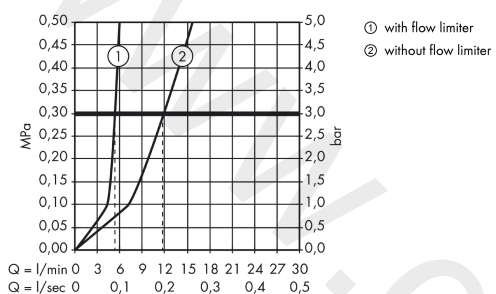

AXOR Starck Classic
Single lever basin mixer 220 for wash bowls with waste set
Finish: **Chrome** Article Number: **10028000**

Flowchart