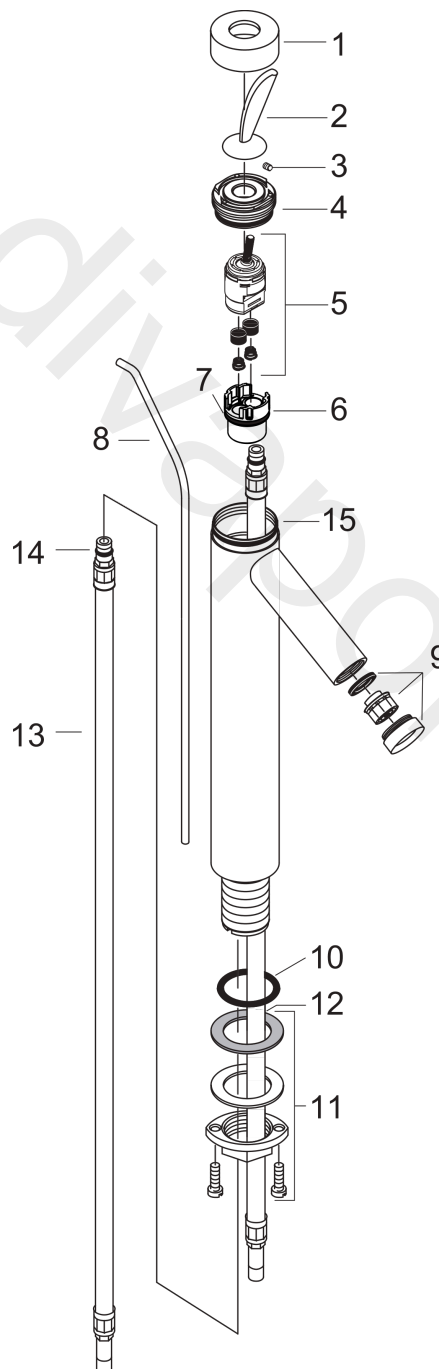

AXOR Starck Classic
Single lever basin mixer 220 for wash bowls with pop-up waste set
Surfaces: Article Number: **10020810**

Exploded Drawing

Year of production: **01/01 - 12/07**

AXOR Starck Classic
Single lever basin mixer 220 for wash bowls with pop-up waste set
 Surfaces: Article Number: **10020810**

Spare part list

Year of production: **01/01 - 12/07**

Pos.		Article Number	Price	PU
1	flange	96427810	£ 35,00	1
2	handle	10090810	£ 79,00	1
3	hollow set screw M4x6	97767000	£ 3,30	1
4	nut	97717000	£ 35,00	1
5	cartridge, assy	96339000	£ 79,00	1
6	adapter for cartridge	97396000	£ 16,10	1
7	O-ring 26x2	98147000	£ 3,30	1
8	pop up rod	94006810	£ 51,00	1
9	aerator M24x1 (7 l/min)	94005810	£ 35,00	1
10	O-ring 34x4	98155000	£ 3,30	1
11	fixing set (Ø 32)	13961000	£ 25,00	1
12	lever collar	97548000	£ 3,30	1
13	connection hose 900 mm M8x0,75 G3/8	96316000	£ 43,00	1
14	O-ring 7x1,5	98422000	£ 3,30	1
a	pop up waste	94139810	£ 173,00	1
b	lever arm 340mm (ball-Ø15mm)	96004000	-	1
c	fixation extension 35 mm	13898000	£ 79,00	1
d	service tool for disassembling the handle	92124000	£ 137,00	1