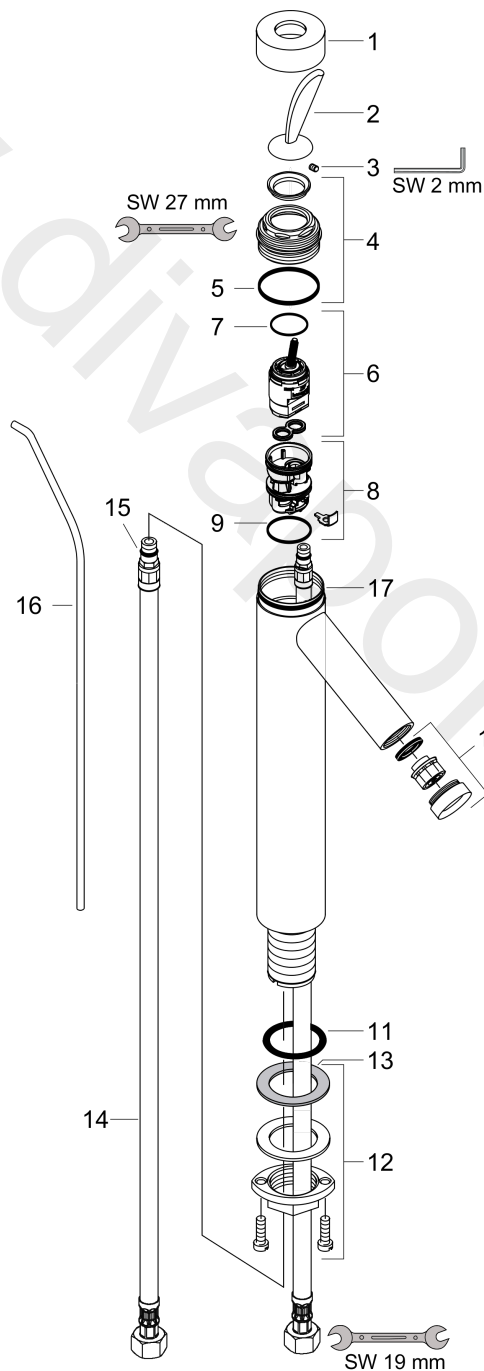

AXOR Starck Classic
Single lever basin mixer 220 for wash bowls with pop-up waste set
 Finish: **Chrome** Article Number: **10020000**

product features

- consists of: single lever basin mixer, waste set
- ComfortZone 220
- projection: 106 mm
- handle variant: pin handle
- spray type: normal spray
- maximum flow rate at 3 bar: 5 l/min
- ceramic cartridge
- suitable for continuous flow water heaters
- pop-up waste set G 1¼
- connection type: G ¾ connections
- connection dimension: DN15

Article Details

Price excl. VAT 1.941,67 £

Technology

Product image

Scale drawing

AXOR Starck Classic
Single lever basin mixer 220 for wash bowls with pop-up waste set
 Finish: **Chrome** Article Number: **10020000**

Flowchart

AXOR Starck Classic
Single lever basin mixer 220 for wash bowls with pop-up waste set
 Finish: **Chrome** Article Number: **10020000**

Exploded Drawing

Year of production: >10/12

AXOR Starck Classic
Single lever basin mixer 220 for wash bowls with pop-up waste set
 Finish: **Chrome** Article Number: **10020000**

Spare part list

Year of production: >10/12

Pos.		Article Number	Price	PU
1	flange	96427000	£ 25,00	1
2	handle	10090000	£ 64,00	1
3	hollow set screw M4x6	97767000	£ 3,30	1
4	nut	97157000	£ 20,50	1
5	O-Ring 30x2	98186000	£ 3,30	1
6	cartridge, assy	96339000	£ 79,00	1
7	O-ring 21,95x1,78	95169000	£ 3,30	1
8	adapter for cartridge	95289000	£ 25,00	1
9	O-ring 26x2	98147000	£ 3,30	1
10	aerator M24x1 (5 l/min)	95379000	£ 43,00	1
11	O-ring 34x4	98155000	£ 3,30	1
12	fixing set (Ø 32)	13961000	£ 25,00	1
13	lever collar	97548000	£ 3,30	1
14	connection hose 900 mm M8x0,75 G3/8	96316000	£ 43,00	1
15	O-ring 7x1,5	98422000	£ 3,30	1
16	pop up rod	94006000	£ 35,00	1
17	O-ring 42x1,5	98171000	£ 3,30	1
a	pop up waste	94139000	£ 96,00	1
b	lever arm 340mm (ball-Ø15mm)	96004000	-	1
c	fixation extension 35 mm	13898000	£ 79,00	1
d	service tool	98755000	£ 370,00	1