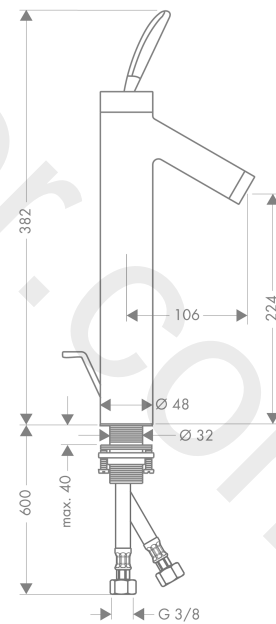

AXOR Starck Classic
Single lever basin mixer 220 for wash bowls with pop-up waste set
 Finish: **Chrome** Article Number: **10020000**

product features

- consists of: single lever basin mixer, waste set
- ComfortZone 220
- projection: 106 mm
- handle variant: pin handle
- spray type: normal spray
- maximum flow rate at 3 bar: 5 l/min
- ceramic cartridge
- suitable for continuous flow water heaters
- pop-up waste set G 1¼
- connection type: G ¾ connections
- connection dimension: DN15

Article Details

Price excl. VAT 1.941,67 £

Technology

Product image

Scale drawing

AXOR Starck Classic
Single lever basin mixer 220 for wash bowls with pop-up waste set
 Finish: **Chrome** Article Number: **10020000**

Flowchart

AXOR Starck Classic
Single lever basin mixer 220 for wash bowls with pop-up waste set
 Finish: **Chrome** Article Number: **10020000**

Exploded Drawing

Year of production: >10/12

AXOR Starck Classic
Single lever basin mixer 220 for wash bowls with pop-up waste set
 Finish: **Chrome** Article Number: **10020000**

Spare part list

Year of production: >10/12

Pos.		Article Number	Price	PU
1	flange	96427000	£ 25,00	1
2	handle	10090000	£ 64,00	1
3	hollow set screw M4x6	97767000	£ 3,30	1
4	nut	97157000	£ 20,50	1
5	O-Ring 30x2	98186000	£ 3,30	1
6	cartridge, assy	96339000	£ 79,00	1
7	O-ring 21,95x1,78	95169000	£ 3,30	1
8	adapter for cartridge	95289000	£ 25,00	1
9	O-ring 26x2	98147000	£ 3,30	1
10	aerator M24x1 (5 l/min)	95379000	£ 43,00	1
11	O-ring 34x4	98155000	£ 3,30	1
12	fixing set (Ø 32)	13961000	£ 25,00	1
13	lever collar	97548000	£ 3,30	1
14	connection hose 900 mm M8x0,75 G3/8	96316000	£ 43,00	1
15	O-ring 7x1,5	98422000	£ 3,30	1
16	pop up rod	94006000	£ 35,00	1
17	O-ring 42x1,5	98171000	£ 3,30	1
a	pop up waste	94139000	£ 96,00	1
b	lever arm 340mm (ball-Ø15mm)	96004000	-	1
c	fixation extension 35 mm	13898000	£ 79,00	1
d	service tool	98755000	£ 370,00	1