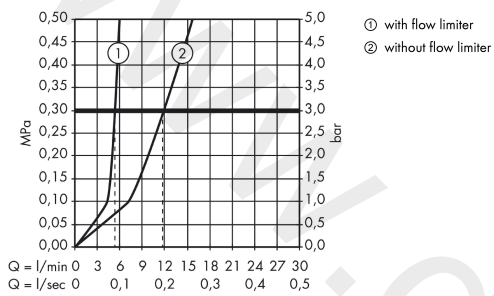

AXOR Starck Classic
Single lever basin mixer 220 for wash bowls with pop-up waste set
Finish: **Chrome** Article Number: **10020000**

Flowchart