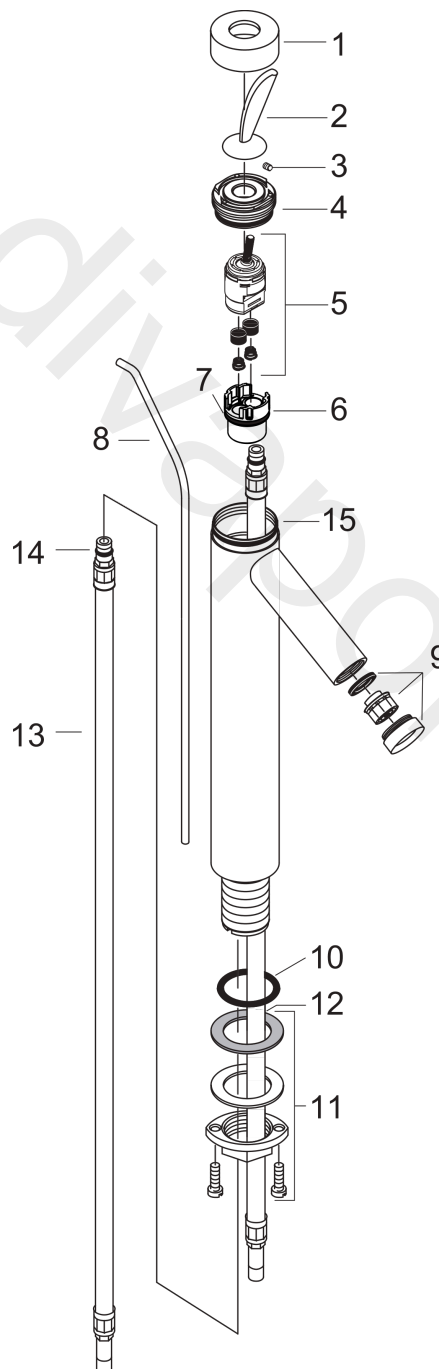

AXOR Starck Classic
Single lever basin mixer 220 for wash bowls with pop-up waste set
Surfaces: Article Number: **10020000**

Exploded Drawing

Year of production: **01/01 - 09/10**

AXOR Starck Classic
Single lever basin mixer 220 for wash bowls with pop-up waste set
 Surfaces: Article Number: **10020000**

Spare part list

Year of production: **01/01 - 09/10**

Pos.		Article Number	Price	PU
1	flange	96427000	£ 25,00	1
2	handle	10090000	£ 64,00	1
3	hollow set screw M4x6	97767000	£ 3,30	1
4	nut	97717000	£ 35,00	1
5	cartridge, assy	96339000	£ 79,00	1
6	adapter for cartridge	97396000	£ 16,10	1
7	O-ring 26x2	98147000	£ 3,30	1
8	pop up rod	94006000	£ 35,00	1
9	aerator M24x1 (7 l/min)	94005000	£ 25,00	1
10	O-ring 34x4	98155000	£ 3,30	1
11	fixing set (Ø 32)	13961000	£ 25,00	1
12	lever collar	97548000	£ 3,30	1
13	connection hose 900 mm M8x0,75 G3/8	96316000	£ 43,00	1
14	O-ring 7x1,5	98422000	£ 3,30	1
15	O-ring 42x1,5	98171000	£ 3,30	1
a	pop up waste	94139000	£ 96,00	1
b	lever arm 340mm (ball-Ø15mm)	96004000	-	1
c	fixation extension 35 mm	13898000	£ 79,00	1
d	service tool	98755000	£ 370,00	1