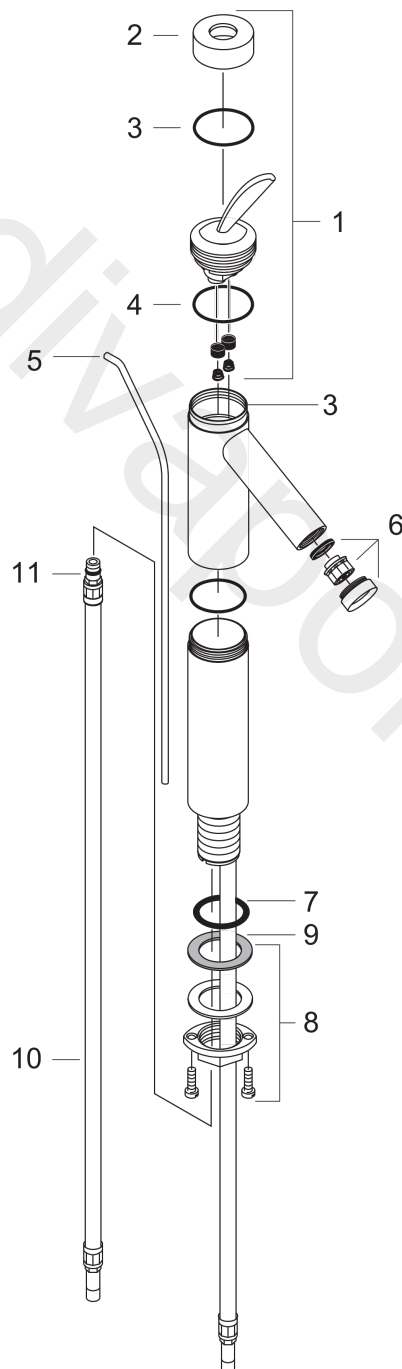

AXOR Starck Classic
Single lever basin mixer 220 for wash bowls with pop-up waste set
Surfaces: Article Number: **10020000**

Exploded Drawing

Year of production: **10/99 - 12/00**

AXOR Starck Classic
Single lever basin mixer 220 for wash bowls with pop-up waste set
 Surfaces: Article Number: **10020000**

Spare part list

Year of production: **10/99 - 12/00**

Pos.		Article Number	Price	PU
1	cartridge, assy with handle	94004000	£ 173,00	1
2	flange	96427000	£ 25,00	1
3	O-ring 42x1,5	98171000	£ 3,30	1
4	O-ring 35x2	92604000	£ 6,10	1
5	pop up rod	94006000	£ 35,00	1
6	aerator M24x1 (7 l/min)	94005000	£ 25,00	1
7	O-ring 34x4	98155000	£ 3,30	1
8	fixing set (Ø 32)	13961000	£ 25,00	1
9	lever collar	97548000	£ 3,30	1
10	connection hose 900 mm M8x0,75 G3/8	96316000	£ 43,00	1
11	O-ring 7x1,5	98422000	£ 3,30	1
a	pop up waste	94139000	£ 96,00	1
b	lever arm 340mm (ball-Ø12mm)	96324000	£ 25,00	1
c	fixation extension 35 mm	13898000	£ 79,00	1
d	service tool	98755000	£ 370,00	1
e	lever arm 340mm (ball-Ø15mm)	96004000	-	1