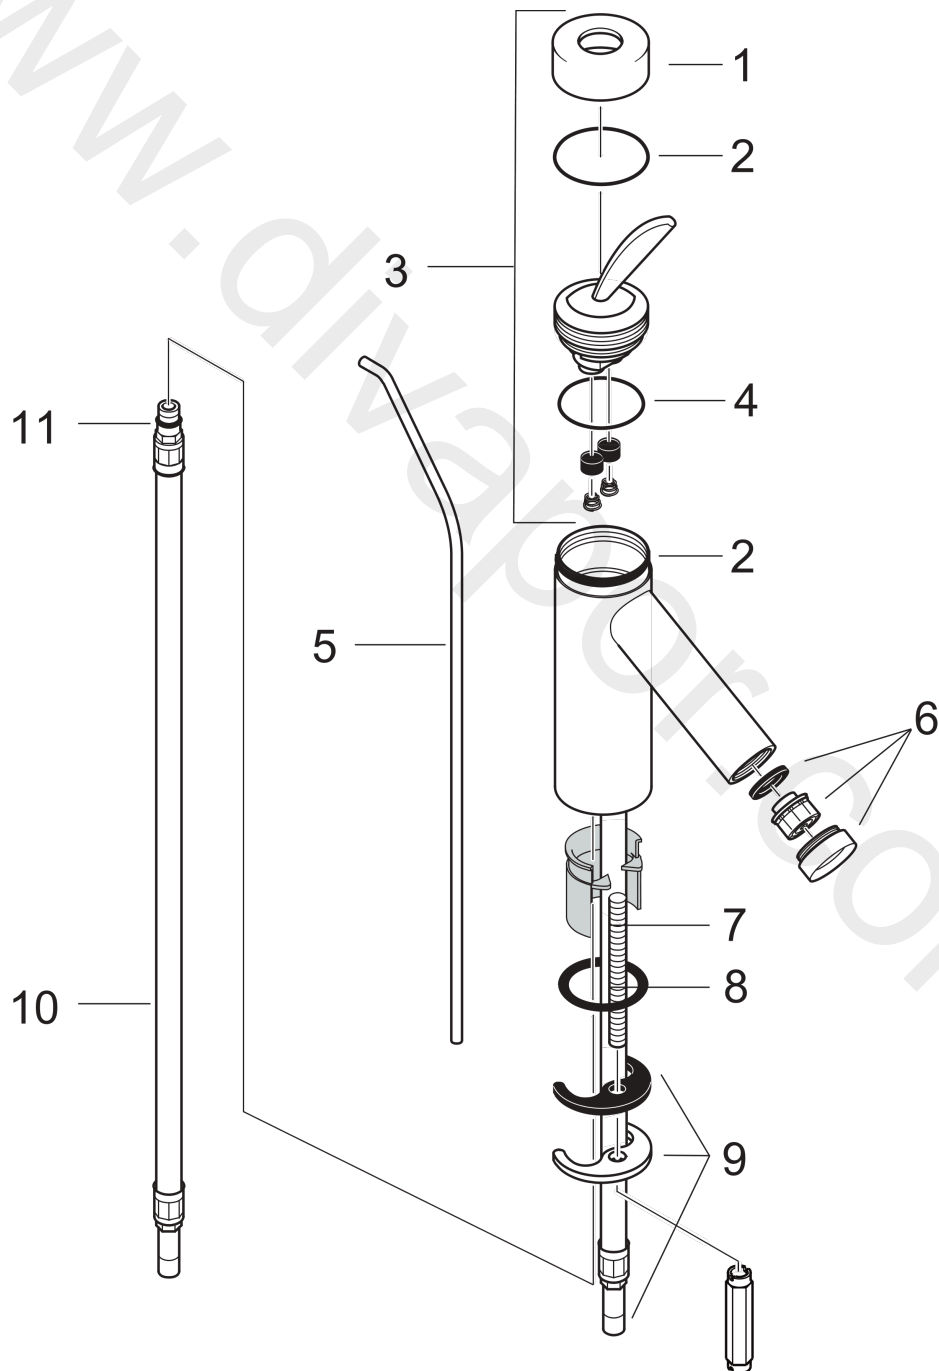

AXOR Starck Classic
Single lever basin mixer 60 for hand wash basins with pop-up waste set
Surfaces: Article Number: **10015810**

Exploded Drawing

Year of production: 07/00 - 12/00

AXOR Starck Classic
Single lever basin mixer 60 for hand wash basins with pop-up waste set
 Surfaces: Article Number: **10015810**

Spare part list

Year of production: **07/00 - 12/00**

Pos.		Article Number	Price	PU
1	flange	96427810	£ 35,00	1
2	O-ring 42x1,5	98171000	£ 3,30	1
3	cartridge, assy with handle	94004810	£ 173,00	1
4	O-ring 35x2	92604000	£ 6,10	1
5	pop up rod	94006810	£ 51,00	1
6	aerator M24x1 (7 l/min)	94005810	£ 35,00	1
7	screw M8 x 68	97736000	£ 6,10	1
8	O-ring 34x4	98155000	£ 3,30	1
9	fixing set	96016000	£ 35,00	1
10	connection hose 450 mm M8x0,75 G3/8	97206000	£ 35,00	1
11	O-ring 26x2	98147000	£ 3,30	1
a	lever arm 340mm (ball-Ø12mm)	96324000	£ 25,00	1
b	pop up waste	94139810	£ 173,00	1
c	service tool	98755000	£ 370,00	1