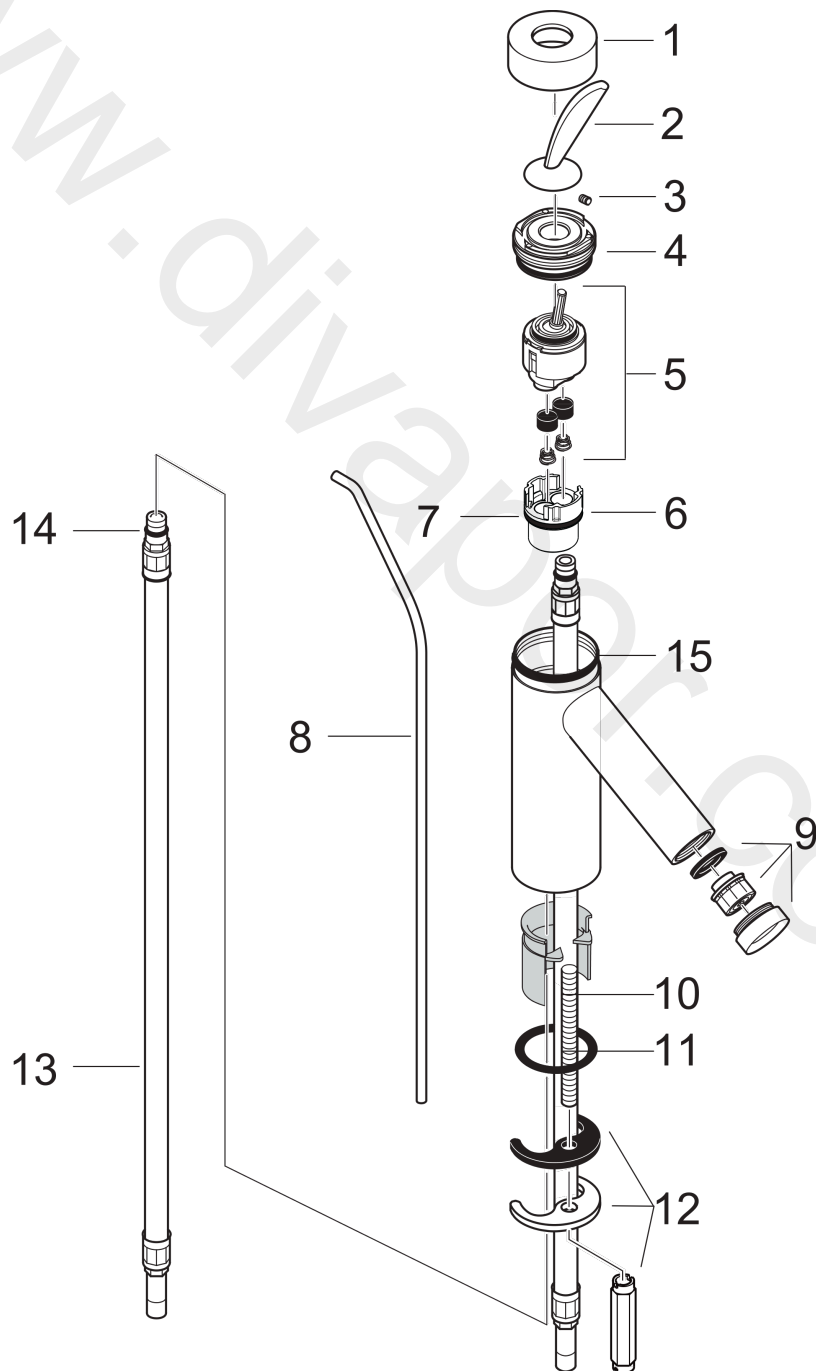

AXOR Starck Classic
Single lever basin mixer 60 for hand wash basins with pop-up waste set
Surfaces: Article Number: **10015810**

Exploded Drawing

Year of production: **01/01 - 08/07**

AXOR Starck Classic
Single lever basin mixer 60 for hand wash basins with pop-up waste set
 Surfaces: Article Number: **10015810**

Spare part list

Year of production: **01/01 - 08/07**

Pos.		Article Number	Price	PU
1	flange	96427810	£ 35,00	1
2	handle	10090810	£ 79,00	1
3	hollow set screw M4x6	97767000	£ 3,30	1
4	nut	97717000	£ 35,00	1
5	cartridge, assy	96339000	£ 79,00	1
6	O-ring 26x2	98147000	£ 3,30	1
7	adapter for cartridge	97396000	£ 16,10	1
8	pop up rod	94006810	£ 51,00	1
9	aerator M24x1 (7 l/min)	94005810	£ 35,00	1
10	screw M8 x 68	97736000	£ 6,10	1
11	O-ring 34x4	98155000	£ 3,30	1
12	fixing set	96016000	£ 35,00	1
13	connection hose 450 mm M8x0,75 G3/8	97206000	£ 35,00	1
14	O-ring 7x1,5	98422000	£ 3,30	1
a	pop up waste	94139810	£ 173,00	1
b	lever arm 340mm (ball-Ø12mm)	96324000	£ 25,00	1
c	service tool for disassembling the handle	92124000	£ 137,00	1