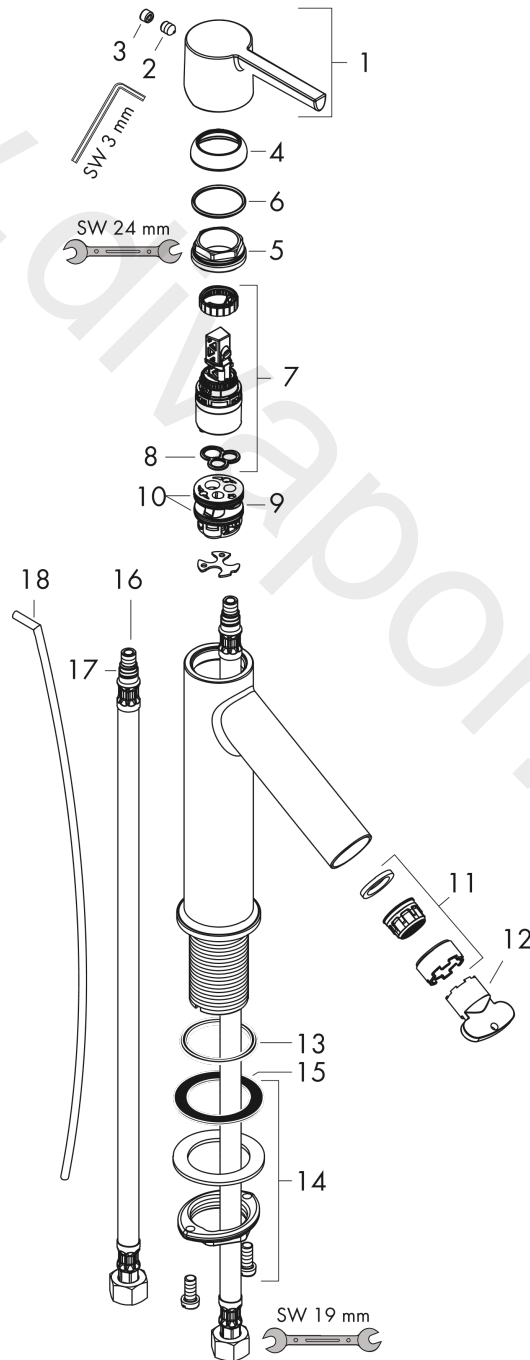

AXOR Starck
Single lever basin mixer 100 CoolStart with lever handle and pop-up waste set
 Finish: **Chrome** Article Number: **10007000**

product features

- consists of: single lever basin mixer, waste set
- ComfortZone 100
- projection: 103 mm
- spout height: 95 mm
- handle variant: lever handle
- spray type: normal spray
- maximum flow rate at 3 bar: 3,5 l/min
- ceramic cartridge
- temperature limitation adjustable
- suitable for continuous flow water heaters
- pop-up waste set G 1¼
- connection type: G ¾ connections
- connection dimension: DN15
- cold water in basic handle position
- EU taxonomy: max. 6 l/min - Substantial Contribution (SC)
- WRAS 2101002
- WRAS 2101002 - Approval letter

Flowchart

AXOR Starck
Single lever basin mixer 100 CoolStart with lever handle and pop-up waste set
 Finish: **Chrome** Article Number: **10007000**

Exploded Drawing

Year of production: >11/14

AXOR Starck
Single lever basin mixer 100 CoolStart with lever handle and pop-up waste set
 Finish: **Chrome** Article Number: **10007000**

Spare part list

Year of production: >11/14

Pos.		Article Number	Price	PU
1	handle	92521000	£ 64,00	1
2	hollow set screw M6x8	98444000	£ 3,30	1
3	screw cover	96762000	£ 3,30	1
4	flange	98863000	£ 51,00	1
5	nut	95178000	£ 43,00	1
6	O-Ring 22x2	98185000	£ 3,30	1
7	cartridge, assy	97685000	£ 64,00	1
8	seal	98865000	£ 35,00	1
9	adapter for cartridge	95975000	£ 9,00	1
10	O-Ring 23x2,5	98183000	£ 3,30	1
11	aerator M24x1 (3,5 l/min)	92522000	£ 64,00	1
12	special tool	95290000	£ 9,00	1
13	O-ring 34x4	98155000	£ 3,30	1
14	fixing set (Ø 32)	13961000	£ 25,00	1
15	lever collar	97548000	£ 3,30	1
16	connection hose 600 mm M8x0,75 G3/8	96556000	£ 25,00	1
17	O-ring 7x1,5	98422000	£ 3,30	1
18	pull rod	97158000	£ 25,00	1
a	pop up waste	94139000	£ 96,00	1
b	fixation extension 35 mm	13898000	£ 79,00	1