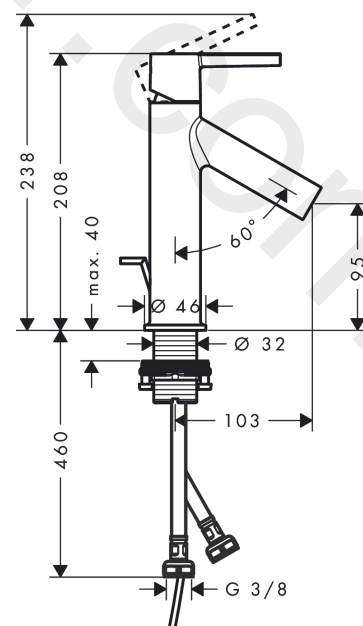

AXOR Starck
Single lever basin mixer 100 CoolStart with lever handle and pop-up waste set
 Finish: **Chrome** Article Number: **10007000**

product features

- consists of: single lever basin mixer, waste set
- ComfortZone 100
- projection: 103 mm
- spout height: 95 mm
- handle variant: lever handle
- spray type: normal spray
- maximum flow rate at 3 bar: 3,5 l/min
- ceramic cartridge
- temperature limitation adjustable
- suitable for continuous flow water heaters
- pop-up waste set G 1¼
- connection type: G ¾ connections
- connection dimension: DN15
- cold water in basic handle position
- EU taxonomy: max. 6 l/min - Substantial Contribution (SC)
- WRAS 2101002
- WRAS 2101002 - Approval letter

Article Details

Price excl. VAT

279,17 £

Technology

Product image

Scale drawing

AXOR Starck
Single lever basin mixer 100 CoolStart with lever handle and pop-up waste set
Finish: **Chrome** Article Number: **10007000**

Spare part list

Year of production: >11/14

Pos.		Article Number	Price	PU
1	handle	92521000	£ 64,00	1
2	hollow set screw M6x8	98444000	£ 3,30	1
3	screw cover	96762000	£ 3,30	1
4	flange	98863000	£ 51,00	1
5	nut	95178000	£ 43,00	1
6	O-Ring 22x2	98185000	£ 3,30	1
7	cartridge, assy	97685000	£ 64,00	1
8	seal	98865000	£ 35,00	1
9	adapter for cartridge	95975000	£ 9,00	1
10	O-Ring 23x2,5	98183000	£ 3,30	1
11	aerator M24x1 (3,5 l/min)	92522000	£ 64,00	1
12	special tool	95290000	£ 9,00	1
13	O-ring 34x4	98155000	£ 3,30	1
14	fixing set (Ø 32)	13961000	£ 25,00	1
15	lever collar	97548000	£ 3,30	1
16	connection hose 600 mm M8x0,75 G3/8	96556000	£ 25,00	1
17	O-ring 7x1,5	98422000	£ 3,30	1
18	pull rod	97158000	£ 25,00	1
a	pop up waste	94139000	£ 96,00	1
b	fixation extension 35 mm	13898000	£ 79,00	1