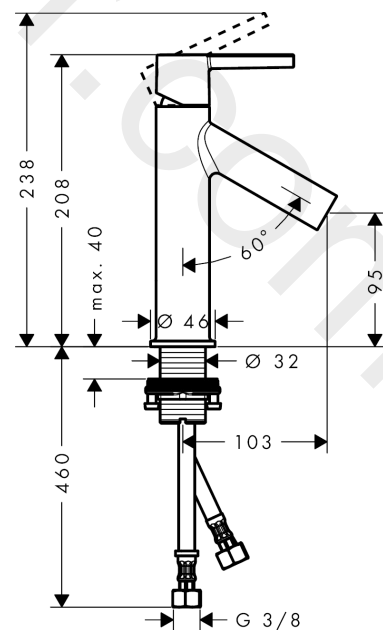

AXOR Starck
Single lever basin mixer 100 with lever handle and waste set
 Finish: **Brushed Gold Optic** Article Number: **10003250**

product features

- consists of: single lever basin mixer, waste set
- ComfortZone 100
- projection: 103 mm
- spout height: 95 mm
- handle variant: lever handle
- spray type: normal spray
- maximum flow rate at 3 bar: 5 l/min
- ceramic cartridge
- temperature limitation adjustable
- suitable for continuous flow water heaters
- non-closing waste set
- connection type: G 3/8 connections
- connection dimension: DN15
- EU taxonomy: max. 6 l/min - Substantial Contribution (SC)
- WRAS 2101002
- WRAS 2101002 - Approval letter

Article Details

Price excl. VAT

418,80 £

Technology

Product image

Scale drawing

AXOR Starck
Single lever basin mixer 100 with lever handle and waste set
Finish: **Brushed Gold Optic** Article Number: **10003250**

Flowchart

AXOR Starck
Single lever basin mixer 100 with lever handle and waste set
 Finish: **Brushed Gold Optic** Article Number: **10003250**

Exploded Drawing

Year of production: >11/16

AXOR Starck
Single lever basin mixer 100 with lever handle and waste set
 Finish: **Brushed Gold Optic** Article Number: **10003250**

Spare part list

Year of production: >11/16

Pos.		Article Number	Price	PU
1	handle	92385250	£ 76,50	1
2	hollow set screw M6x8	98444000	£ 3,30	1
3	screw cover	96762000	£ 3,30	1
4	flange	98863250	£ 76,50	1
5	nut	95178000	£ 43,00	1
6	O-Ring 22x2	98185000	£ 3,30	1
7	cartridge, assy	97685000	£ 64,00	1
8	seal	98865000	£ 35,00	1
9	adapter for cartridge	98866000	£ 35,00	1
10	O-ring 23x2	98398000	£ 3,30	1
11	aerator M24x1 (5 l/min)	92386250	£ 64,50	1
12	special tool	95290000	£ 9,00	1
13	O-ring 34x4	98155000	£ 3,30	1
14	fixing set (Ø 32)	13961000	£ 25,00	1
15	lever collar	97548000	£ 3,30	1
16	connection hose 600 mm M8x0,75 G3/8	96556000	£ 25,00	1
17	O-ring 7x1,5	98422000	£ 3,30	1
18	sealing set	95581000	£ 6,10	1
a	waste	50001250	£ 106,56	1
b	fixation extension 35 mm	13898000	£ 79,00	1