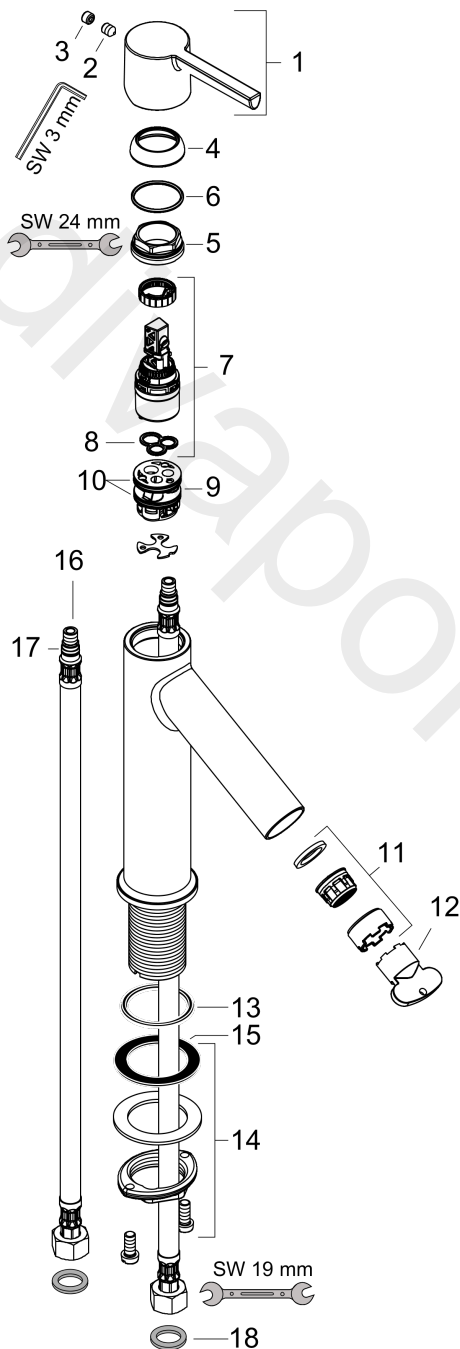

AXOR Starck
Single lever basin mixer 100 with lever handle and waste set
 Finish: **Brushed Gold Optic** Article Number: **10003250**

product features

- consists of: single lever basin mixer, waste set
- ComfortZone 100
- projection: 103 mm
- spout height: 95 mm
- handle variant: lever handle
- spray type: normal spray
- maximum flow rate at 3 bar: 5 l/min
- ceramic cartridge
- temperature limitation adjustable
- suitable for continuous flow water heaters
- non-closing waste set
- connection type: G 3/8 connections
- connection dimension: DN15
- EU taxonomy: max. 6 l/min - Substantial Contribution (SC)
- WRAS 2101002
- WRAS 2101002 - Approval letter

Article Details

Price excl. VAT

418,80 £

Technology

Product image

Scale drawing

AXOR Starck
Single lever basin mixer 100 with lever handle and waste set
Finish: **Brushed Gold Optic** Article Number: **10003250**

Flowchart

AXOR Starck
Single lever basin mixer 100 with lever handle and waste set
 Finish: **Brushed Gold Optic** Article Number: **10003250**

Exploded Drawing

Year of production: >11/16

AXOR Starck
Single lever basin mixer 100 with lever handle and waste set
 Finish: **Brushed Gold Optic** Article Number: **10003250**

Spare part list

Year of production: >11/16

Pos.		Article Number	Price	PU
1	handle	92385250	£ 76,50	1
2	hollow set screw M6x8	98444000	£ 3,30	1
3	screw cover	96762000	£ 3,30	1
4	flange	98863250	£ 76,50	1
5	nut	95178000	£ 43,00	1
6	O-Ring 22x2	98185000	£ 3,30	1
7	cartridge, assy	97685000	£ 64,00	1
8	seal	98865000	£ 35,00	1
9	adapter for cartridge	98866000	£ 35,00	1
10	O-ring 23x2	98398000	£ 3,30	1
11	aerator M24x1 (5 l/min)	92386250	£ 64,50	1
12	special tool	95290000	£ 9,00	1
13	O-ring 34x4	98155000	£ 3,30	1
14	fixing set (Ø 32)	13961000	£ 25,00	1
15	lever collar	97548000	£ 3,30	1
16	connection hose 600 mm M8x0,75 G3/8	96556000	£ 25,00	1
17	O-ring 7x1,5	98422000	£ 3,30	1
18	sealing set	95581000	£ 6,10	1
a	waste	50001250	£ 106,56	1
b	fixation extension 35 mm	13898000	£ 79,00	1