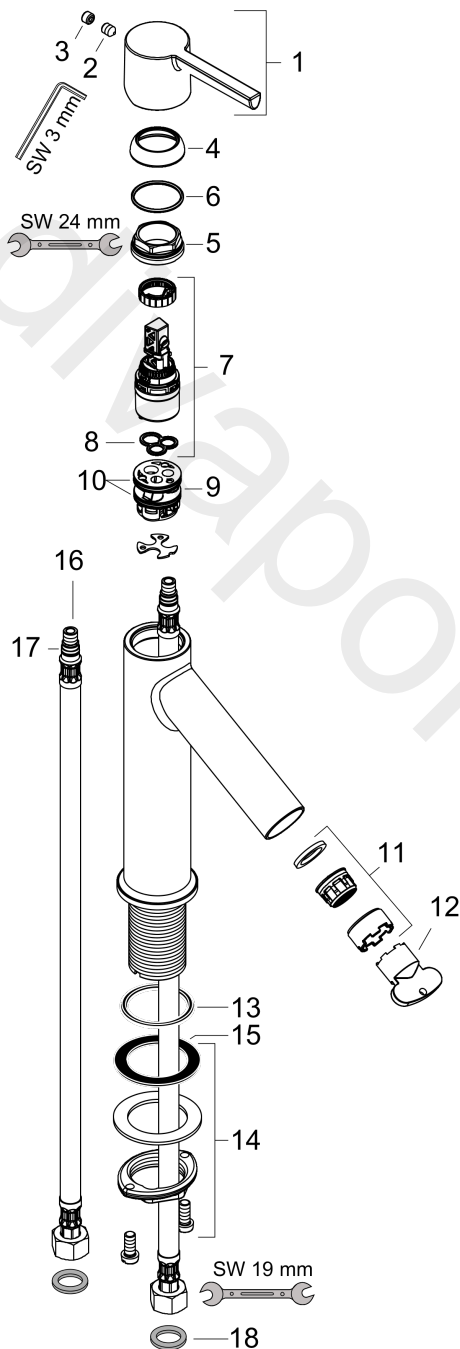

AXOR Starck
Single lever basin mixer 100 with lever handle and waste set
Finish: **Chrome** Article Number: **10003000**

Exploded Drawing

Year of production: >11/14

AXOR Starck
Single lever basin mixer 100 with lever handle and waste set
Finish: **Chrome** Article Number: **10003000**

Spare part list

Year of production: >11/14

Pos.		Article Number	Price	PU
1	handle	92385000	£ 51,00	1
2	hollow set screw M6x8	98444000	£ 3,30	1
3	screw cover	96762000	£ 3,30	1
4	flange	98863000	£ 51,00	1
5	nut	95178000	£ 43,00	1
6	O-Ring 22x2	98185000	£ 3,30	1
7	cartridge, assy	97685000	£ 64,00	1
8	seal	98865000	£ 35,00	1
9	adapter for cartridge	98866000	£ 35,00	1
10	O-ring 23x2	98398000	£ 3,30	1
11	aerator M24x1 (5 l/min)	92386000	£ 43,00	1
12	special tool	95290000	£ 9,00	1
13	O-ring 34x4	98155000	£ 3,30	1
14	fixing set (Ø 32)	13961000	£ 25,00	1
15	lever collar	97548000	£ 3,30	1
16	connection hose 600 mm M8x0,75 G3/8	96556000	£ 25,00	1
17	O-ring 7x1,5	98422000	£ 3,30	1
18	sealing set	95581000	£ 6,10	1
a	waste	50001000	£ 71,00	1
b	fixation extension 35 mm	13898000	£ 79,00	1