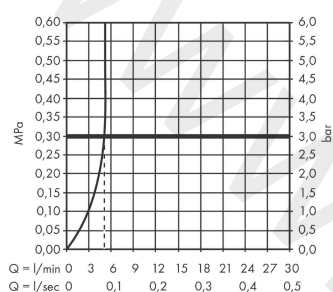

AXOR Starck
Single lever basin mixer 100 with lever handle and waste set
Finish: **Chrome** Article Number: **10003000**

Flowchart