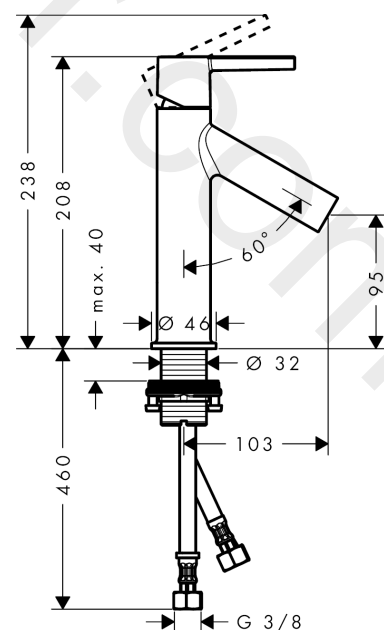

AXOR Starck
Single lever basin mixer 100 with lever handle and waste set
 Finish: **Chrome** Article Number: **10003000**

product features

- consists of: single lever basin mixer, waste set
- ComfortZone 100
- projection: 103 mm
- spout height: 95 mm
- handle variant: lever handle
- spray type: normal spray
- maximum flow rate at 3 bar: 5 l/min
- ceramic cartridge
- temperature limitation adjustable
- suitable for continuous flow water heaters
- non-closing waste set
- connection type: G 3/8 connections
- connection dimension: DN15
- EU taxonomy: max. 6 l/min - Substantial Contribution (SC)
- WRAS 2101002
- WRAS 2101002 - Approval letter

Article Details

Price excl. VAT 279,17 £

Technology

Certificates / Sustainability

Product image

Scale drawing

AXOR Starck
Single lever basin mixer 100 with lever handle and waste set
Finish: **Chrome** Article Number: **10003000**

Spare part list

Year of production: >11/14

| Pos. | | Article Number | Price | PU |
|------|-------------------------------------|----------------|---------|----|
| 1 | handle | 92385000 | £ 51,00 | 1 |
| 2 | hollow set screw M6x8 | 98444000 | £ 3,30 | 1 |
| 3 | screw cover | 96762000 | £ 3,30 | 1 |
| 4 | flange | 98863000 | £ 51,00 | 1 |
| 5 | nut | 95178000 | £ 43,00 | 1 |
| 6 | O-Ring 22x2 | 98185000 | £ 3,30 | 1 |
| 7 | cartridge, assy | 97685000 | £ 64,00 | 1 |
| 8 | seal | 98865000 | £ 35,00 | 1 |
| 9 | adapter for cartridge | 98866000 | £ 35,00 | 1 |
| 10 | O-ring 23x2 | 98398000 | £ 3,30 | 1 |
| 11 | aerator M24x1 (5 l/min) | 92386000 | £ 43,00 | 1 |
| 12 | special tool | 95290000 | £ 9,00 | 1 |
| 13 | O-ring 34x4 | 98155000 | £ 3,30 | 1 |
| 14 | fixing set (Ø 32) | 13961000 | £ 25,00 | 1 |
| 15 | lever collar | 97548000 | £ 3,30 | 1 |
| 16 | connection hose 600 mm M8x0,75 G3/8 | 96556000 | £ 25,00 | 1 |
| 17 | O-ring 7x1,5 | 98422000 | £ 3,30 | 1 |
| 18 | sealing set | 95581000 | £ 6,10 | 1 |
| a | waste | 50001000 | £ 71,00 | 1 |
| b | fixation extension 35 mm | 13898000 | £ 79,00 | 1 |