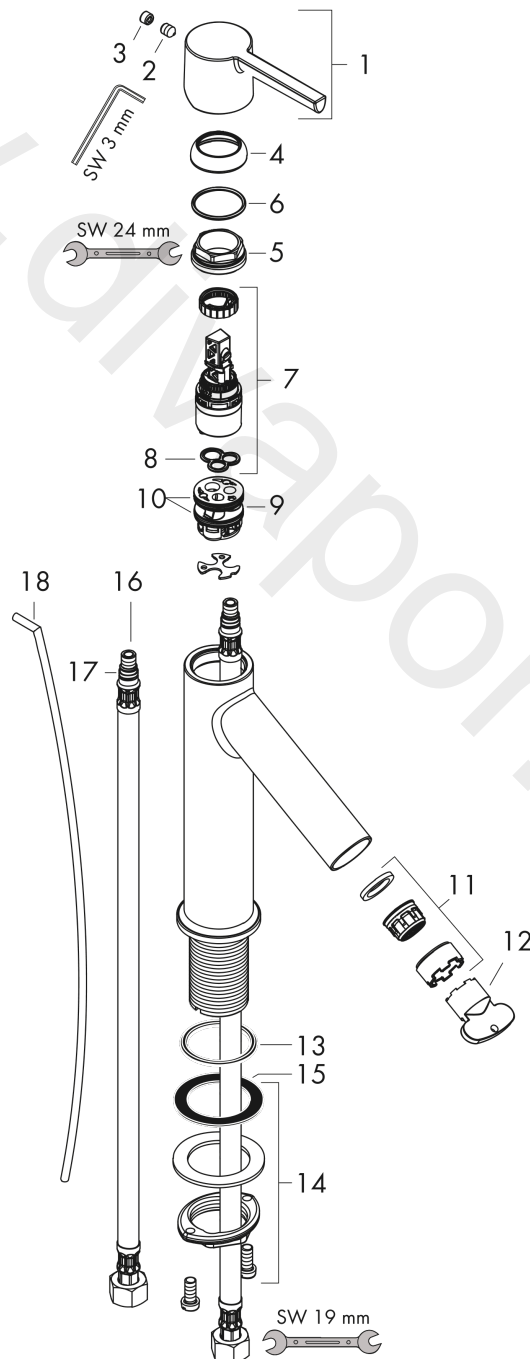

AXOR Starck
Single lever basin mixer 100 with lever handle and pop-up waste set
 Surfaces: Article Number: **10001340**

Exploded Drawing

Year of production: **11/16 - 01/19**

AXOR Starck
Single lever basin mixer 100 with lever handle and pop-up waste set

 Surfaces: Article Number: **10001340**

Spare part list

 Year of production: **11/16 - 01/19**

| Pos. | | Article Number | Price | PU |
|------|-------------------------------------|----------------|----------|----|
| 1 | handle | 92385340 | £ 76,50 | 1 |
| 2 | hollow set screw M6x8 | 98444000 | £ 3,30 | 1 |
| 3 | screw cover | 96762000 | £ 3,30 | 1 |
| 4 | flange | 98863340 | £ 76,00 | 1 |
| 5 | nut | 95178000 | £ 43,00 | 1 |
| 6 | O-Ring 22x2 | 98185000 | £ 3,30 | 1 |
| 7 | cartridge, assy | 97685000 | £ 64,00 | 1 |
| 8 | seal | 98865000 | £ 35,00 | 1 |
| 9 | adapter for cartridge | 98866000 | £ 35,00 | 1 |
| 10 | O-ring 23x2 | 98398000 | £ 3,30 | 1 |
| 11 | aerator M24x1 (5 l/min) | 92386340 | £ 64,50 | 1 |
| 12 | special tool | 95290000 | £ 9,00 | 1 |
| 13 | O-ring 34x4 | 98155000 | £ 3,30 | 1 |
| 14 | fixing set (Ø 32) | 13961000 | £ 25,00 | 1 |
| 15 | lever collar | 97548000 | £ 3,30 | 1 |
| 16 | connection hose 600 mm M8x0,75 G3/8 | 96556000 | £ 25,00 | 1 |
| 17 | O-ring 7x1,5 | 98422000 | £ 3,30 | 1 |
| 18 | pull rod | 97158340 | £ 37,50 | 1 |
| a | pop up waste | 94139340 | £ 163,00 | 1 |
| b | fixation extension 35 mm | 13898000 | £ 79,00 | 1 |