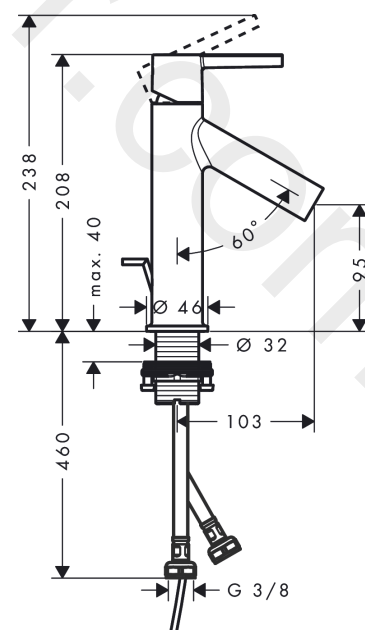

Scale drawing