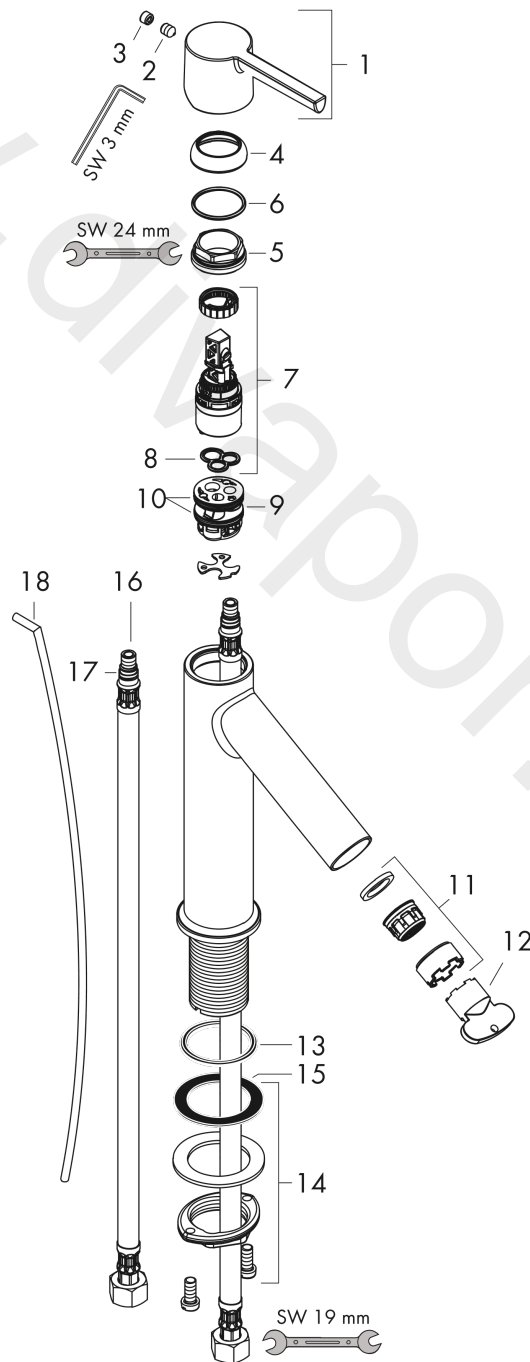

#### product features

- consists of: single lever basin mixer, waste set
- ComfortZone 100
- projection: 103 mm
- spout height: 95 mm
- handle variant: lever handle
- spray type: normal spray
- maximum flow rate at 3 bar: 5 l/min
- ceramic cartridge
- temperature limitation adjustable
- suitable for continuous flow water heaters
- pop-up waste set G 1¼
- connection type: G ¾ connections
- connection dimension: DN15
- EU taxonomy: max. 6 l/min - Substantial Contribution (SC)
- WRAS 2101002
- WRAS 2101002 - Approval letter

## Flowchart

**AXOR Starck**  
**Single lever basin mixer 100 with lever handle and pop-up waste set**  
 Finish: **Polished Red Gold** Article Number: **10001300**

## Exploded Drawing

Year of production: >02/19

**AXOR Starck**  
**Single lever basin mixer 100 with lever handle and pop-up waste set**  
 Finish: **Polished Red Gold** Article Number: **10001300**

## Spare part list

Year of production: >02/19

Pos.		Article Number	Price	PU
1	handle	92385300	£ 76,50	1
2	hollow set screw M6x8	98444000	£ 3,30	1
3	screw cover	96762000	£ 3,30	1
4	flange	98863300	£ 76,00	1
5	nut	95178000	£ 43,00	1
6	O-ring 24x2	98388000	£ 3,30	1
7	cartridge, assy	97685000	£ 64,00	1
8	seal	98865000	£ 35,00	1
9	adapter for cartridge	98866000	£ 35,00	1
10	O-ring 23x2	98398000	£ 3,30	1
11	aerator M24x1 (5 l/min)	92386300	£ 64,00	1
12	special tool	95290000	£ 9,00	1
13	O-ring 34x4	98155000	£ 3,30	1
14	fixing set (Ø 32)	13961000	£ 25,00	1
15	lever collar	97548000	£ 3,30	1
16	connection hose 600 mm M8x0,75 G3/8	96510000	£ 25,00	1
17	O-ring 7x1,5	98422000	£ 3,30	1
18	pull rod	97158300	£ 38,00	1
a	pop up waste	94139300	£ 144,00	1
b	fixation extension 35 mm	13898000	£ 79,00	1