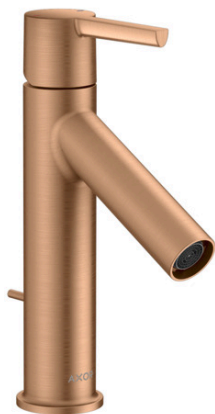

## AXOR Starck

### Single lever basin mixer 100 with lever handle and pop-up waste set

Finish: **Brushed Bronze** Article Number: **10001140**

#### product features

- consists of: single lever basin mixer, waste set
- ComfortZone 100
- projection: 103 mm
- spout height: 95 mm
- handle variant: lever handle
- spray type: normal spray
- maximum flow rate at 3 bar: 5 l/min
- ceramic cartridge
- temperature limitation adjustable
- suitable for continuous flow water heaters
- pop-up waste set G 1¼
- connection type: G ¾ connections
- connection dimension: DN15
- EU taxonomy: max. 6 l/min - Substantial Contribution (SC)
- WRAS 2101002
- WRAS 2101002 - Approval letter

#### Scale drawing

**AXOR Starck**  
**Single lever basin mixer 100 with lever handle and pop-up waste set**  
Finish: **Brushed Bronze** Article Number: **10001140**