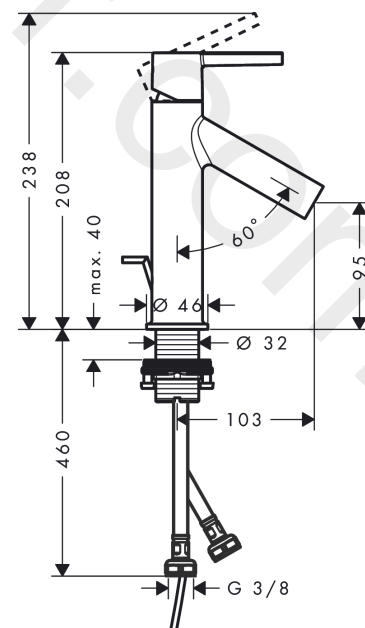

Scale drawing