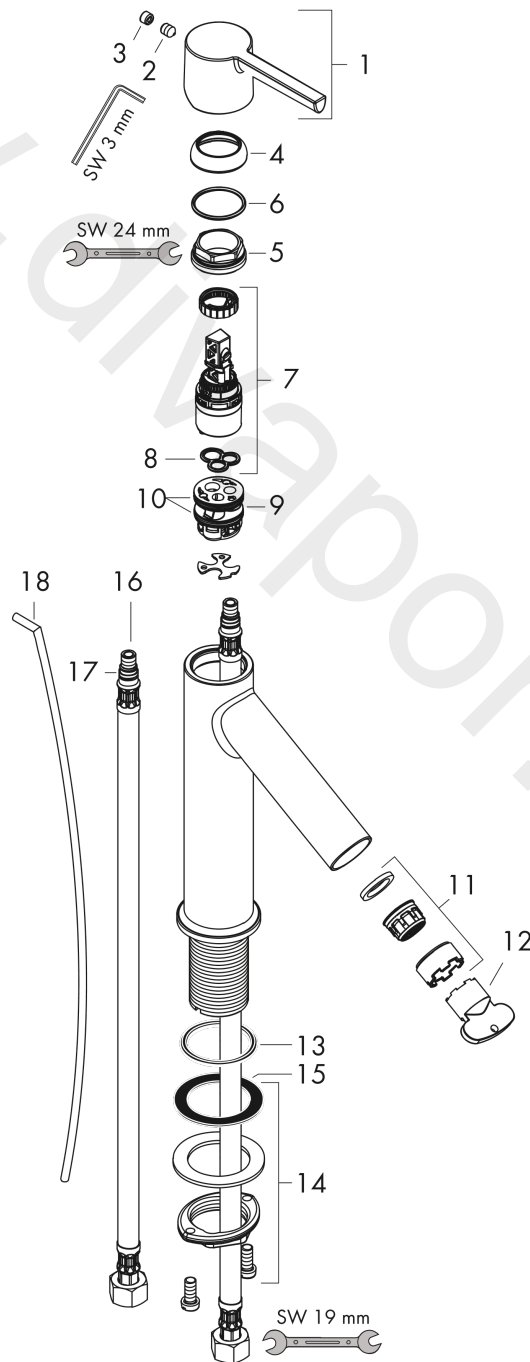

#### product features

- consists of: single lever basin mixer, waste set
- ComfortZone 100
- projection: 103 mm
- spout height: 95 mm
- handle variant: lever handle
- spray type: normal spray
- maximum flow rate at 3 bar: 5 l/min
- ceramic cartridge
- temperature limitation adjustable
- suitable for continuous flow water heaters
- pop-up waste set G 1¼
- connection type: G ¾ connections
- connection dimension: DN15
- EU taxonomy: max. 6 l/min - Substantial Contribution (SC)
- WRAS 2101002
- WRAS 2101002 - Approval letter

## Flowchart

**AXOR Starck**  
**Single lever basin mixer 100 with lever handle and pop-up waste set**  
 Finish: **Brushed Bronze** Article Number: **10001140**

## Exploded Drawing

Year of production: >02/19

**AXOR Starck**  
**Single lever basin mixer 100 with lever handle and pop-up waste set**  
 Finish: **Brushed Bronze** Article Number: **10001140**

## Spare part list

Year of production: >02/19

Pos.		Article Number	Price	PU
1	handle	92385140	£ 76,50	1
2	hollow set screw M6x8	98444000	£ 3,30	1
3	screw cover	96762000	£ 3,30	1
4	flange	98863140	£ 76,50	1
5	nut	95178000	£ 43,00	1
6	O-ring 24x2	98388000	£ 3,30	1
7	cartridge, assy	97685000	£ 64,00	1
8	seal	98865000	£ 35,00	1
9	adapter for cartridge	98866000	£ 35,00	1
10	O-ring 23x2	98398000	£ 3,30	1
11	aerator M24x1 (5 l/min)	92386140	£ 64,50	1
12	special tool	95290000	£ 9,00	1
13	O-ring 34x4	98155000	£ 3,30	1
14	fixing set (Ø 32)	13961000	£ 25,00	1
15	lever collar	97548000	£ 3,30	1
16	connection hose 600 mm M8x0,75 G3/8	96510000	£ 25,00	1
17	O-ring 7x1,5	98422000	£ 3,30	1
18	pull rod	97158140	£ 37,50	1
a	pop up waste	94139140	£ 163,00	1
b	fixation extension 35 mm	13898000	£ 79,00	1