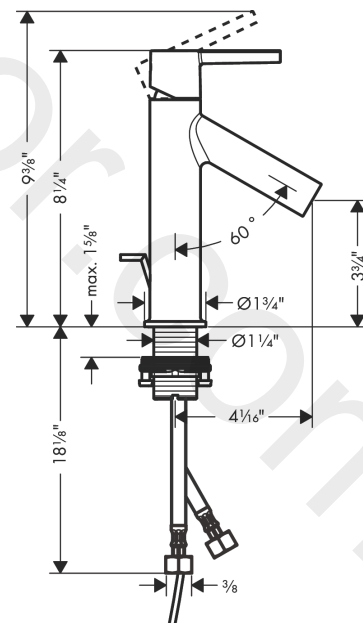

AXOR Starck
Single lever basin mixer 100 with lever handle and pop-up waste set
 Finish: **Chrome** Article Number: **10001001**

product features

- consists of: waste set, single lever basin mixer
- ComfortZone 100
- projection: 103 mm
- handle variant: lever handle
- spray type: normal spray
- maximum flow rate at 3 bar: 4,5 l/min
- ceramic cartridge
- temperature limitation adjustable
- suitable for continuous flow water heaters
- pop-up waste set G 1
- connection type: G 3/8 compression
- connection dimension: DN15

Technology

Product image

Scale drawing

AXOR Starck
Single lever basin mixer 100 with lever handle and pop-up waste set
Finish: **Chrome** Article Number: **10001001**

Exploded Drawing

Year of production: >10/20

AXOR Starck
Single lever basin mixer 100 with lever handle and pop-up waste set
 Finish: **Chrome** Article Number: **10001001**

Spare part list

Year of production: >10/20

Pos.		Article Number	Price	PU
1	handle	92385000	£ 51,00	1
2	screw cover	96762000	£ 3,30	1
3	flange	98863000	£ 51,00	1
4	O-Ring 22x2	98185000	£ 3,30	1
5	cartridge, assy	95973001	£ 79,00	1
6	seal	98865000	£ 35,00	1
7	adapter for cartridge	98866000	£ 35,00	1
8	O-ring 23x2	98398000	£ 3,30	1
9	O-ring 34x4	98155000	£ 3,30	1
10	lever collar	97548000	£ 3,30	1
11	fixing set (Ø 32)	13961000	£ 25,00	1
12	connection hose 23½" M8x0,75 3/8"	98600001	-	1
13	aerator M24x1 (4,5 l/min)	92386001	£ 43,00	1
14	special tool	95290000	£ 9,00	1
15	nut	95178000	£ 43,00	1
16	pull rod	97158000	£ 25,00	1
a	pop up waste	88509000	-	1