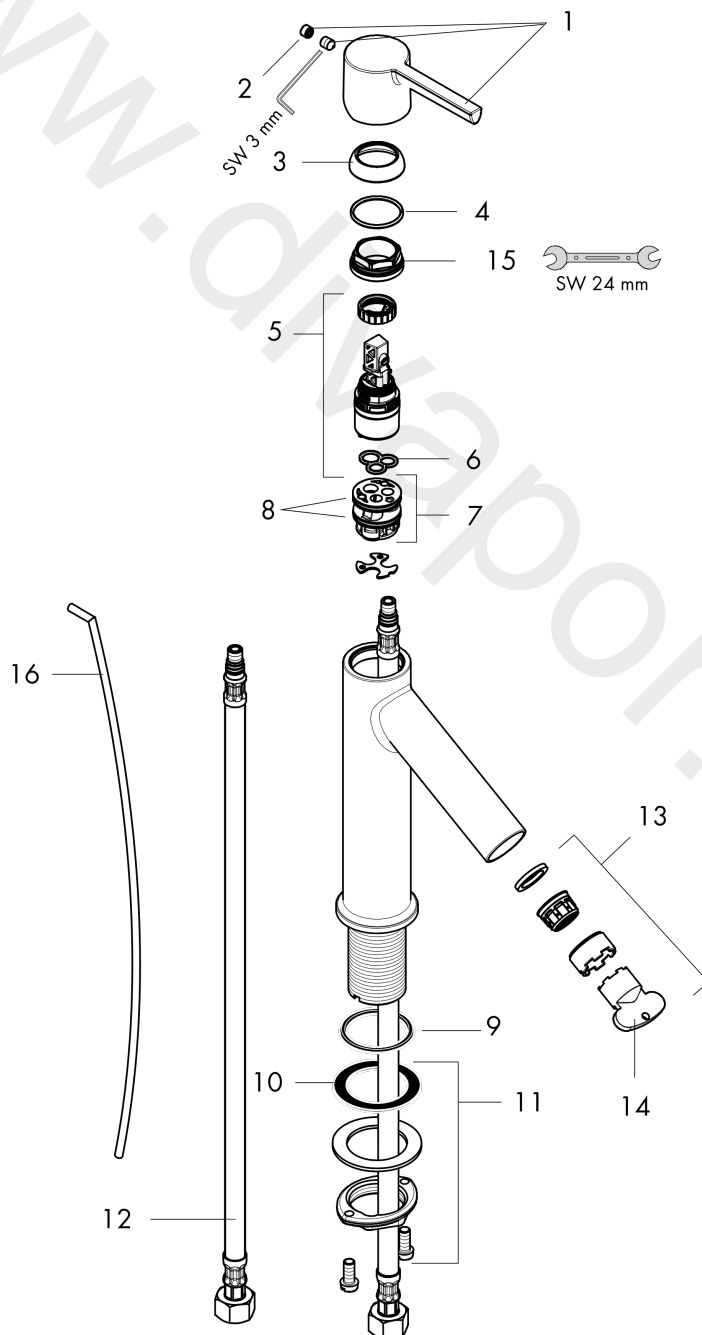

AXOR Starck
Single lever basin mixer 100 with lever handle and pop-up waste set
 Finish: **Chrome** Article Number: **10001001**

product features

- consists of: waste set, single lever basin mixer
- ComfortZone 100
- projection: 103 mm
- handle variant: lever handle
- spray type: normal spray
- maximum flow rate at 3 bar: 4,5 l/min
- ceramic cartridge
- temperature limitation adjustable
- suitable for continuous flow water heaters
- pop-up waste set G 1
- connection type: G 3/8 compression
- connection dimension: DN15

Technology

Product image

Scale drawing

AXOR Starck
Single lever basin mixer 100 with lever handle and pop-up waste set
Finish: **Chrome** Article Number: **10001001**

Exploded Drawing

Year of production: >10/20

AXOR Starck
Single lever basin mixer 100 with lever handle and pop-up waste set
 Finish: **Chrome** Article Number: **10001001**

Spare part list

Year of production: >10/20

Pos.		Article Number	Price	PU
1	handle	92385000	£ 51,00	1
2	screw cover	96762000	£ 3,30	1
3	flange	98863000	£ 51,00	1
4	O-Ring 22x2	98185000	£ 3,30	1
5	cartridge, assy	95973001	£ 79,00	1
6	seal	98865000	£ 35,00	1
7	adapter for cartridge	98866000	£ 35,00	1
8	O-ring 23x2	98398000	£ 3,30	1
9	O-ring 34x4	98155000	£ 3,30	1
10	lever collar	97548000	£ 3,30	1
11	fixing set (Ø 32)	13961000	£ 25,00	1
12	connection hose 23½" M8x0,75 3/8"	98600001	-	1
13	aerator M24x1 (4,5 l/min)	92386001	£ 43,00	1
14	special tool	95290000	£ 9,00	1
15	nut	95178000	£ 43,00	1
16	pull rod	97158000	£ 25,00	1
a	pop up waste	88509000	-	1