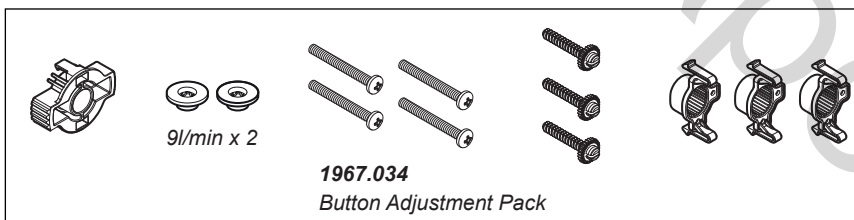

Mira Evoco

Mixer Shower

1.1967.001	Mira Evoco Dual Shower	B12A	Chrome
1.1967.002	Mira Evoco Dual Shower with Hydroglo	B12AL	Chrome
1.1967.003	Mira Evoco Dual Shower BL with Hydroglo	B12AL	Black
1.1967.004	Mira Evoco Dual Shower BN with Hydroglo	B12AL	Brushed Nickel
1.1967.005	Mira Evoco Dual Bathfill	B12B	Chrome
1.1967.006	Mira Evoco Dual Bathfill with Hydroglo	B12BL	Chrome
1.1967.007	Mira Evoco Dual Bathfill BL with Hydroglo	B12BL	Black
1.1967.008	Mira Evoco Dual Bathfill BN with Hydroglo	B12BL	Brushed Nickel
1.1967.009	Mira Evoco Triple Outlet with Hydroglo	B12CL	Chrome
1.1967.010	Mira Evoco Triple Outlet BL with Hydroglo	B12CL	Black
1.1967.011	Mira Evoco Triple Outlet BN with Hydroglo	B12CL	Brushed Nickel
1.1967.051	Mira Evoco Single Outlet	B12D	Chrome
1.1967.079	Mira Evoco Single Outlet - Valve Only	B12D	Chrome
1.1967.078	Mira Evoco Valve Only Dual Shower with Hydroglo	B12AL	Chrome

1967.038
Valve Fixing
Screw Pack

1967.035
Lever Activator

1869.044
Single Outlet Building-In Box

1967.045
2 Outlet First
Fix Assembly

1967.046
3 Outlet First
Fix Assembly

1967.050
Protective Cover

1967.034
Button Adjustment Pack