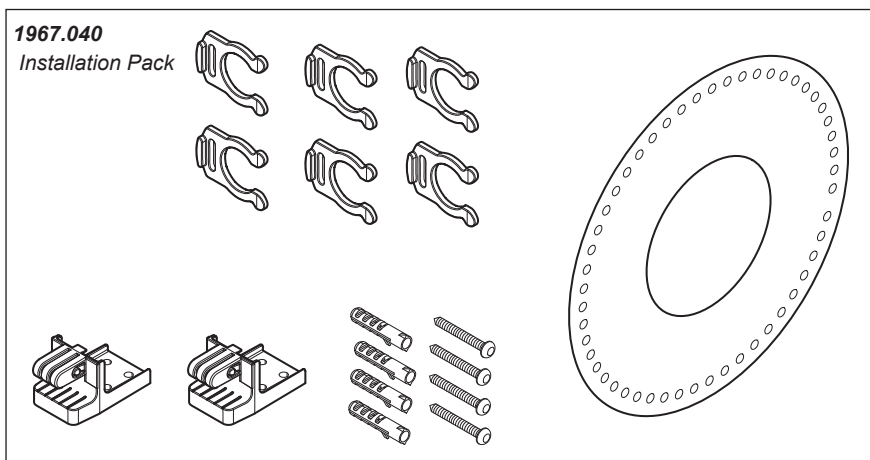

1967.034
Button Adjustment Pack