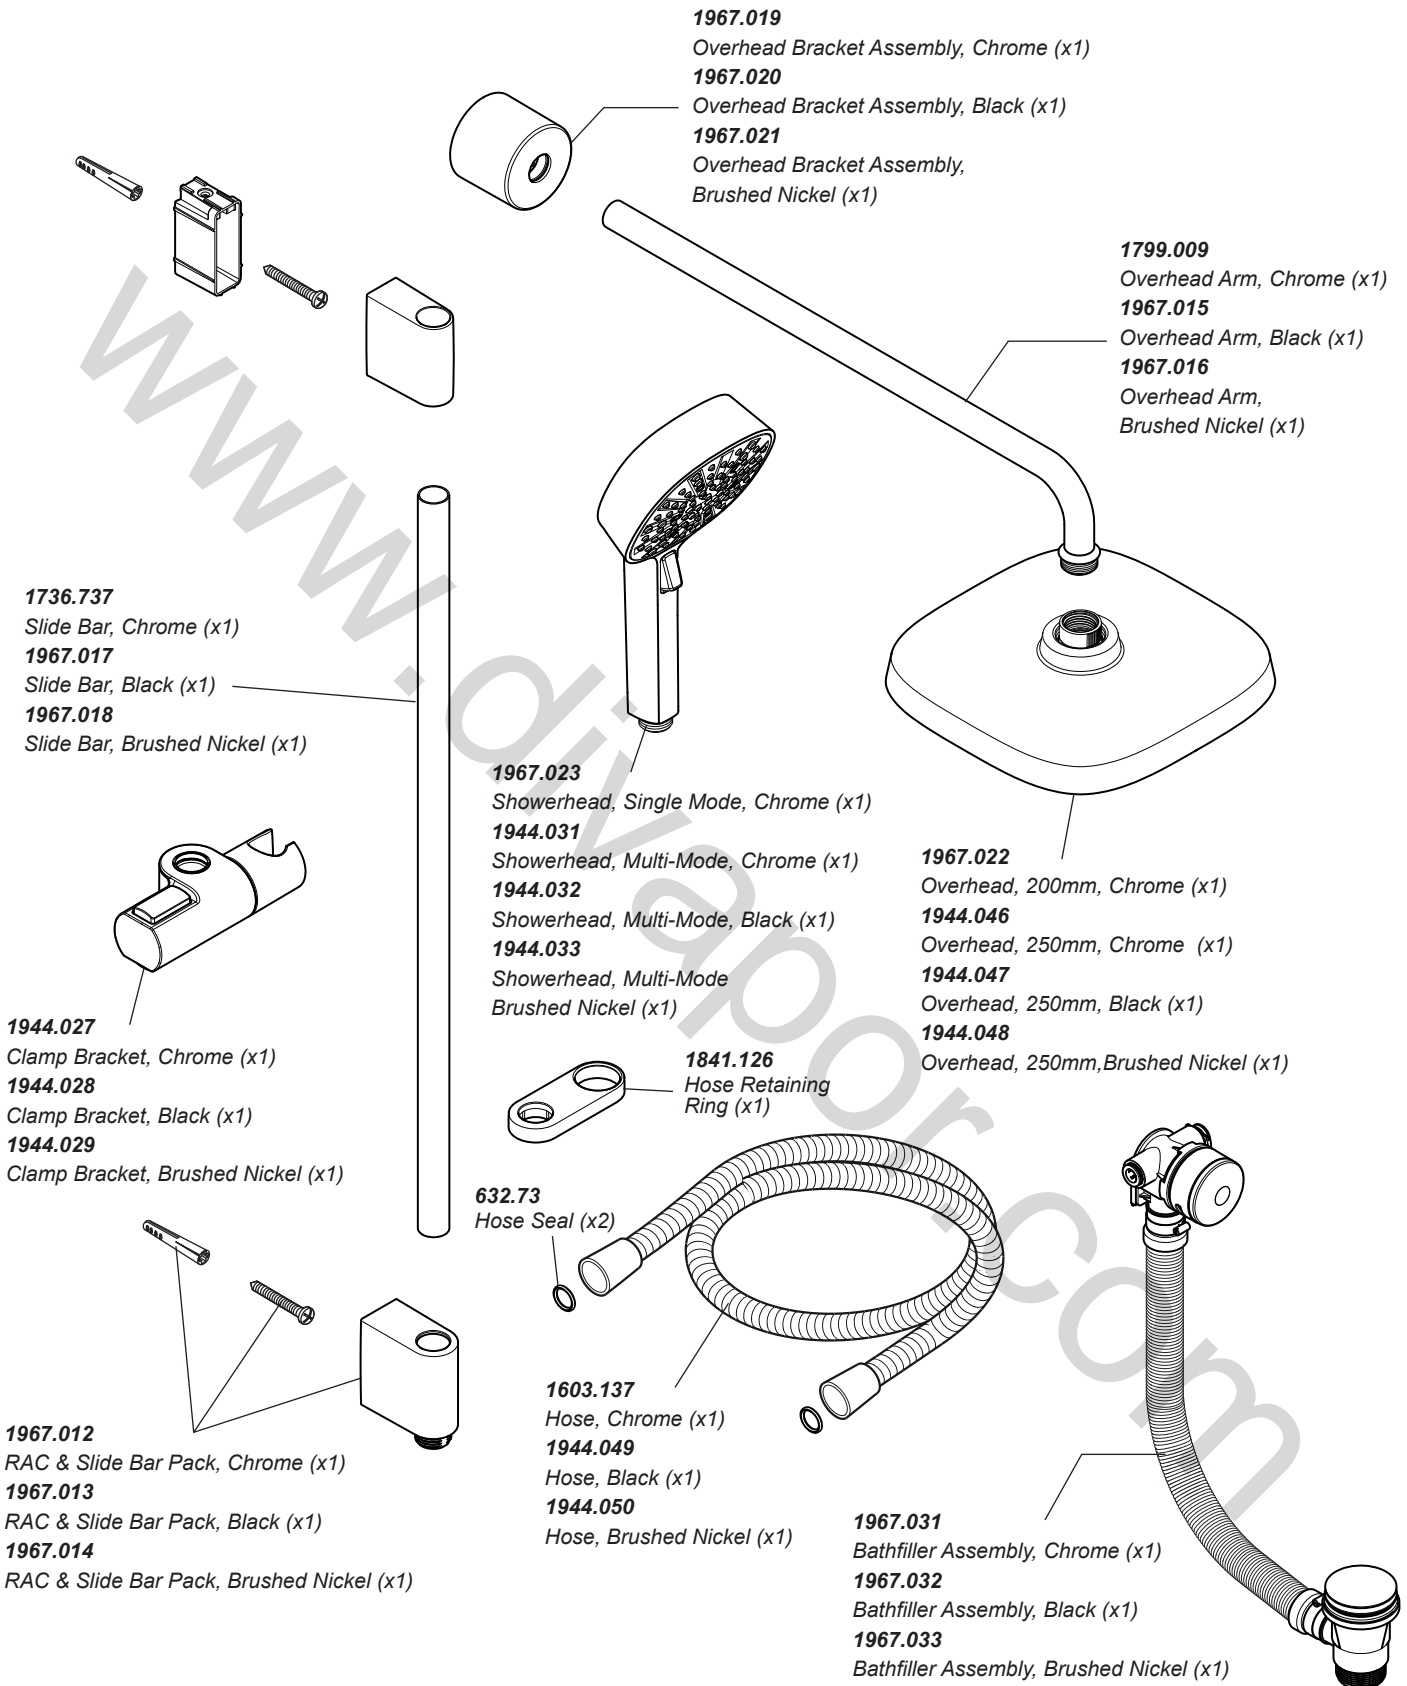

Mira Evoco

Shower Fittings

Mira shower fittings are provided with one year warranty. Spare parts are available free of charge during that period with a valid proof of purchase. For fittings outside of the warranty period, spare parts are available to purchase direct, alternatively we have Mira technicians who can repair your fittings for you. For further information visit www.mirashowers.co.uk or to check availability of spare parts for this shower or enquire about our repair service please contact our customer service on 0800 001 4040.

1478627-W8-A