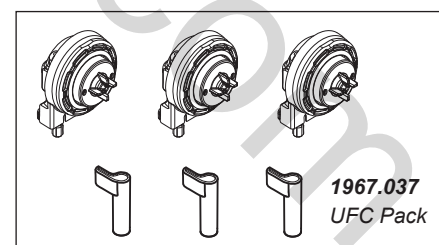

1967.039
Seal Pack & O-Ring Retainer

1967.037
UFC Pack

Mira mixer showers are provided with five years warranty and fittings with a one year warranty. Spare parts are available free of charge during that period with a valid proof of purchase. For mixers outside of the warranty period, spare parts are available to purchase direct, alternatively we have Mira technicians who can repair your mixer for you. For further information visit www.mirashowers.co.uk or to check availability of spare parts for this shower or enquire about our repair service please contact our customer service on 0800 001 4040.

1478627-W8-A