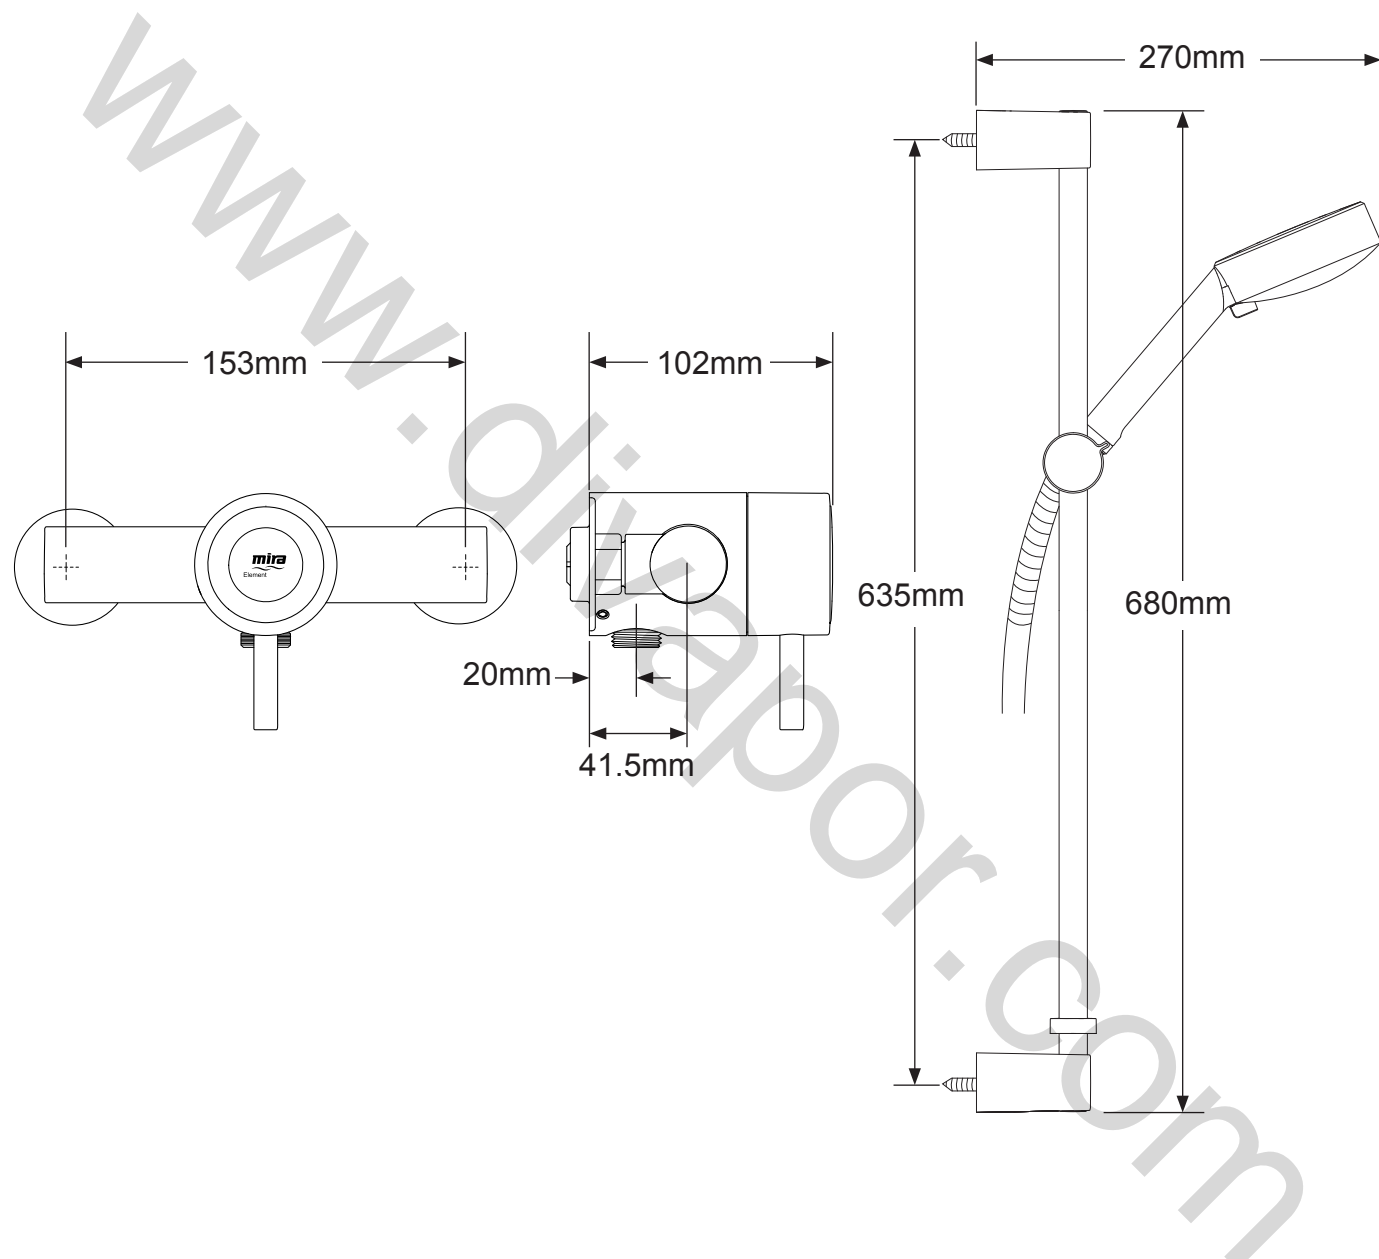

# Mira Element

MIXER

1.1910.001	Mira Element EV	B98A
1.1910.002	Mira Element Valve Only	B98Ab

To download other resources, and for more information and advice on our products just visit:  
[www.mirashowers.co.uk](http://www.mirashowers.co.uk)