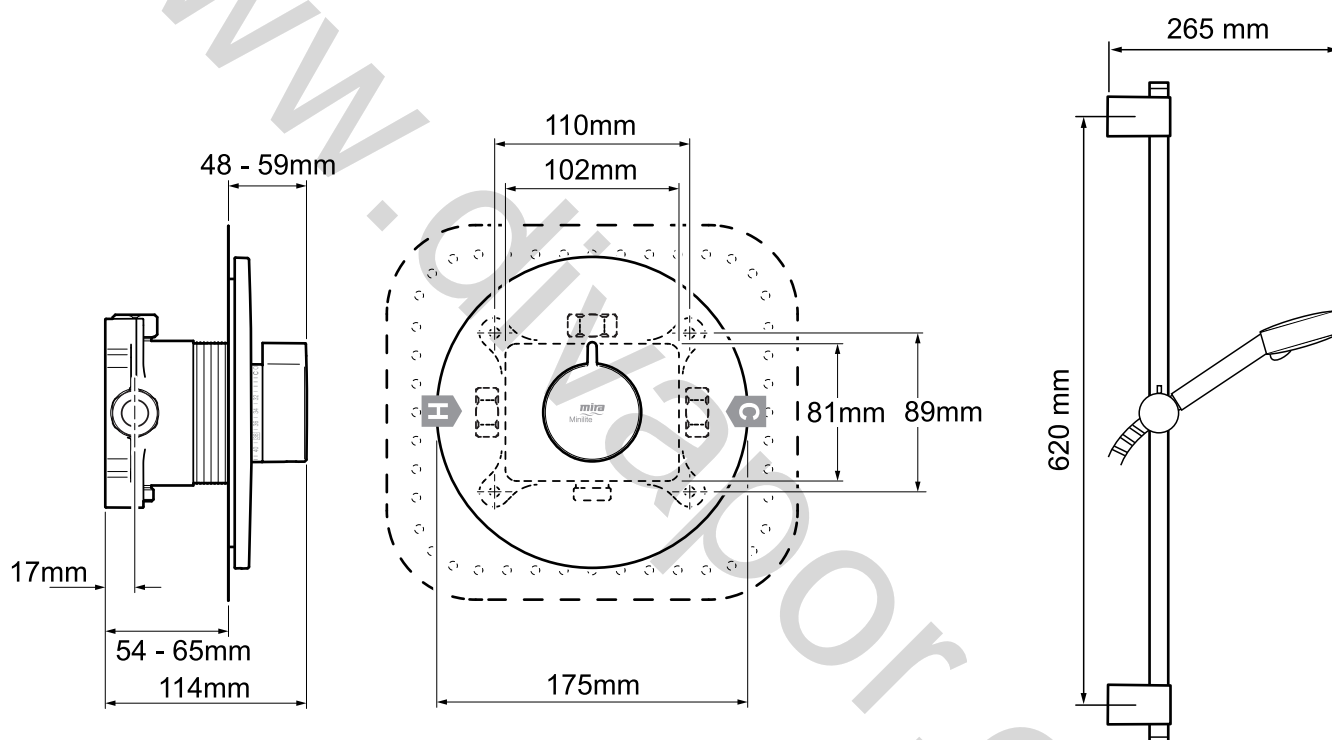

# Mira Minilite BIV

Built-in valve, chrome finish.

1.1869.003

To download other resources, and for more information and advice on our products just visit: [www.mirashowers.co.uk](http://www.mirashowers.co.uk)