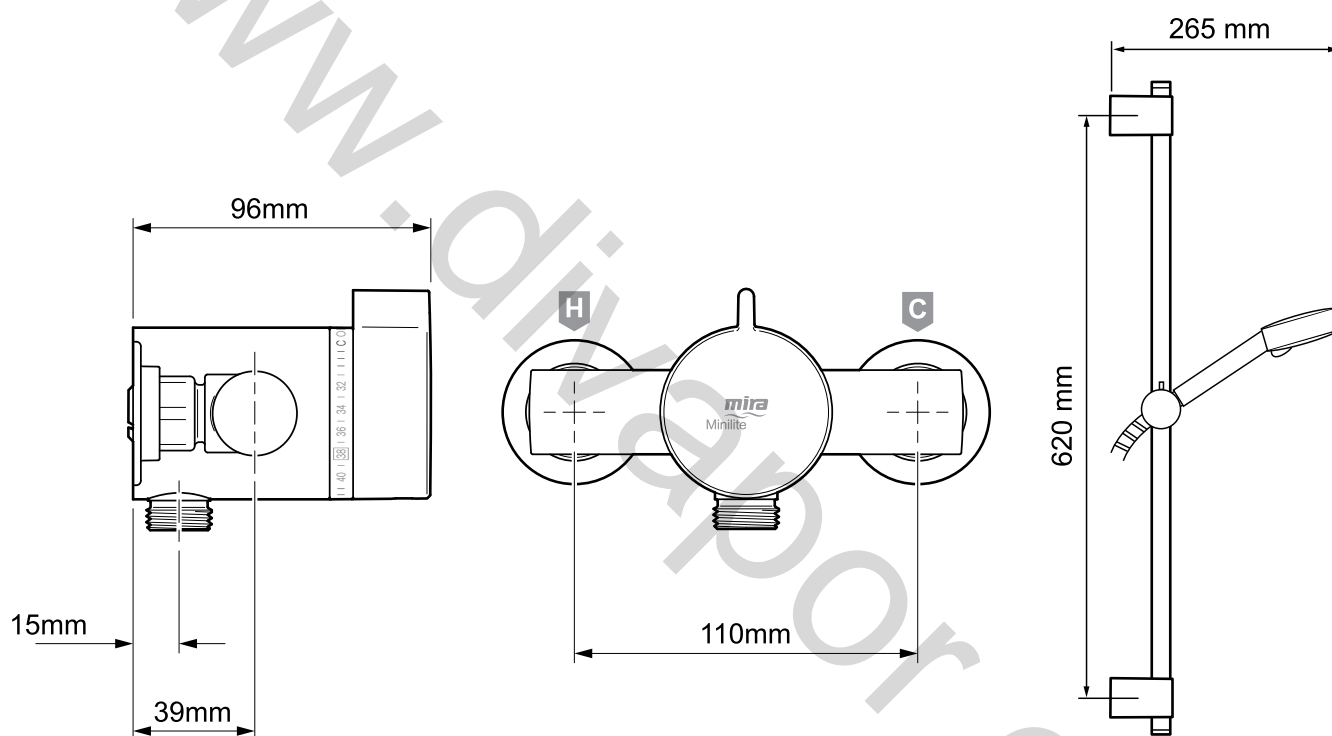

Mira Minilite EV

Exposed valve, chrome finish.

1.1869.001

To download other resources, and for more information and advice on our products just visit: www.mirashowers.co.uk

mira
SHOWERS