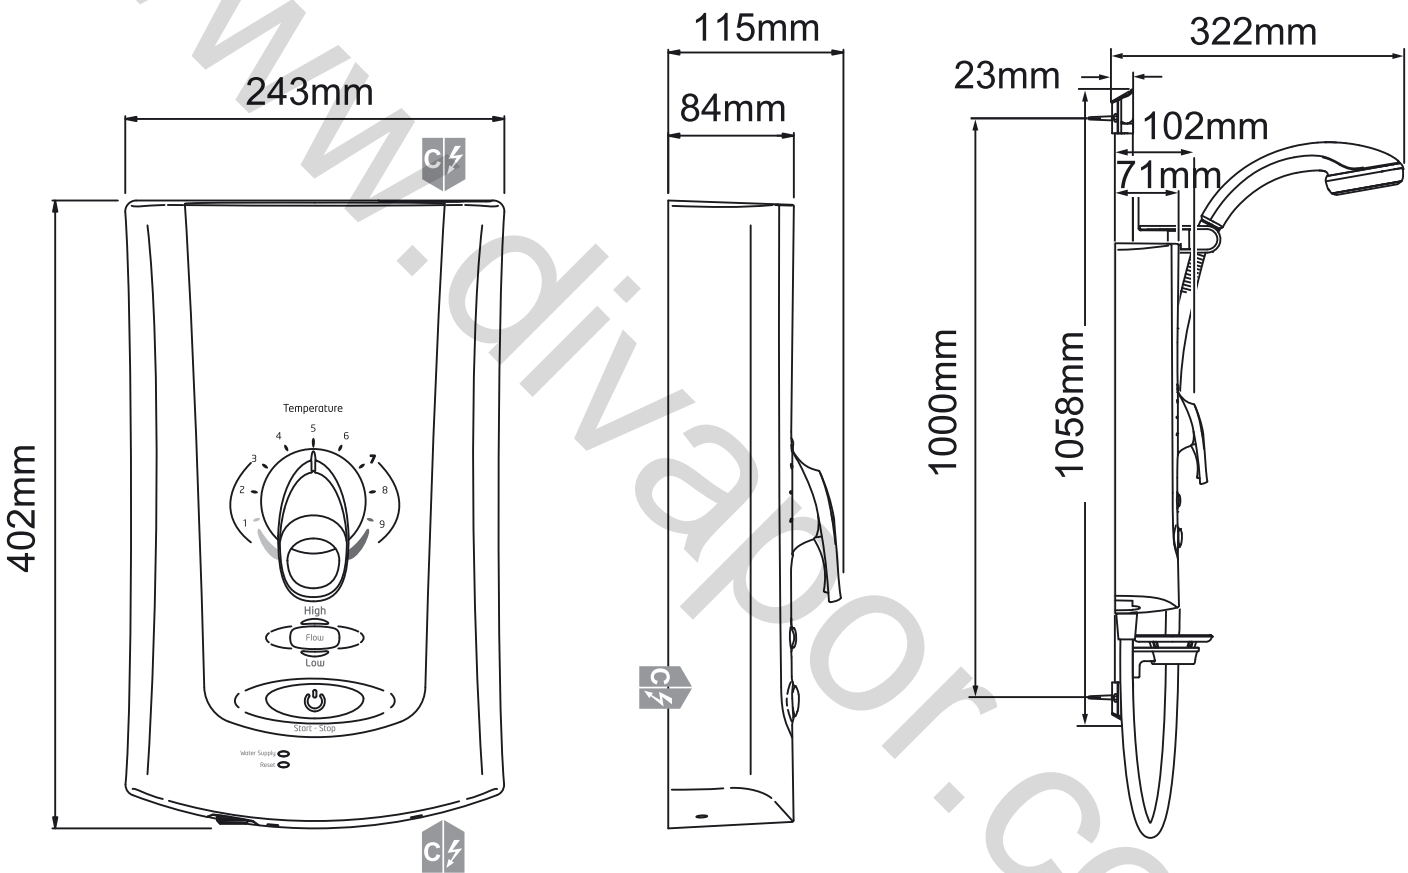

Mira Advance Flex Low Pressure

Electric shower, white/chrome finish.

9.0kW - 1.1759.003

To download other resources, and for more information and advice on our products just visit: www.mirashowers.co.uk