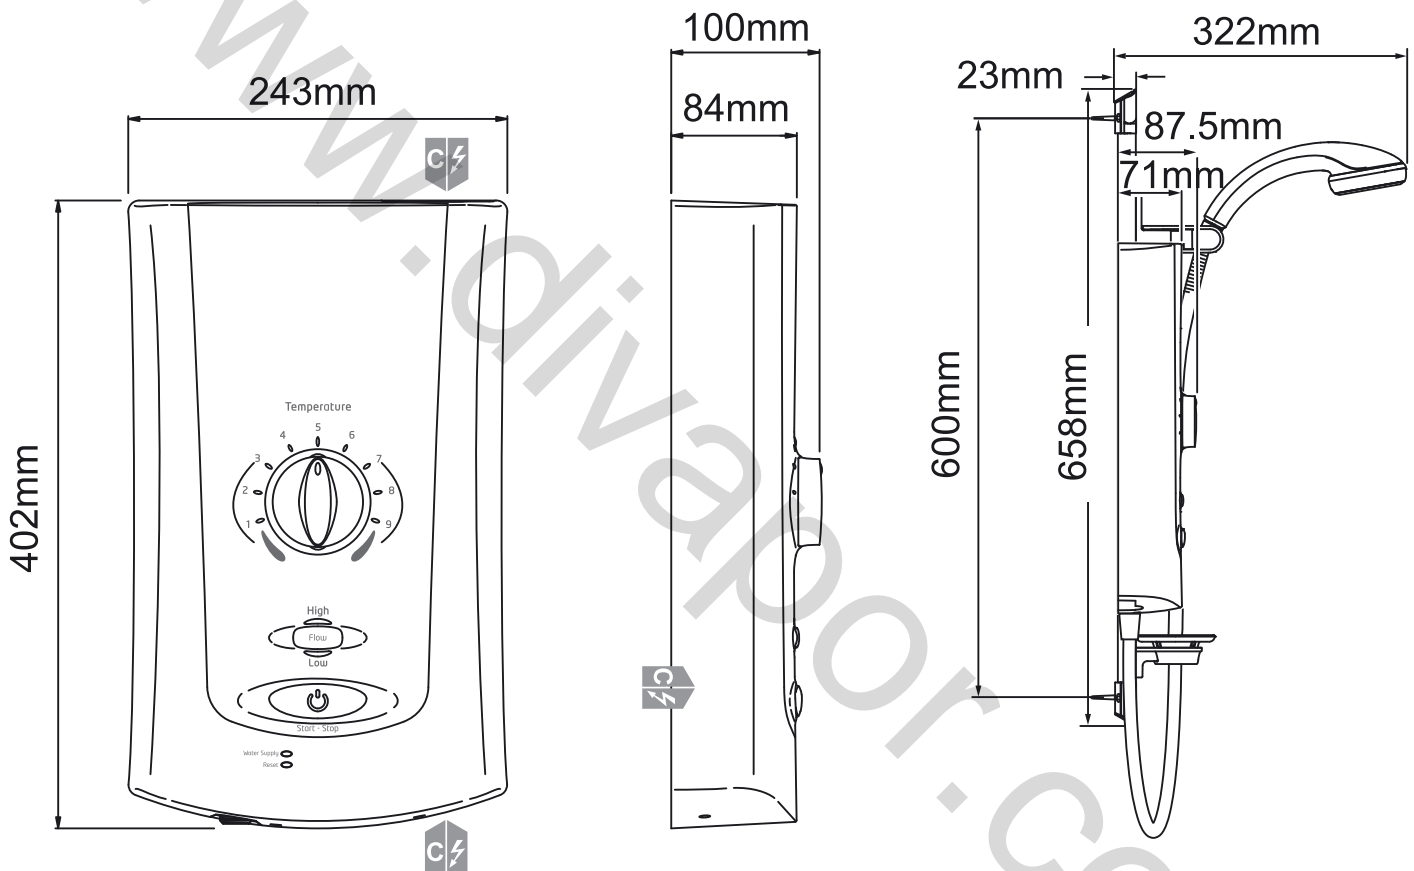

Mira Advance Low Pressure

Electric shower, white/chrome finish.

9.0kW - 1.1759.001

To download other resources, and for more information and advice on our products just visit:
www.mirashowers.co.uk

mira
SHOWERS