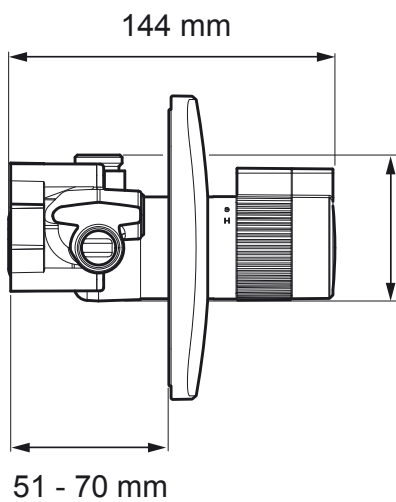

# Mira Adept BRD+

Built-in valve with diverter, chrome finish and larger showerhead.

1.1736.415

To download other resources, and for more information and advice on our products just visit: [www.mirashowers.co.uk](http://www.mirashowers.co.uk)