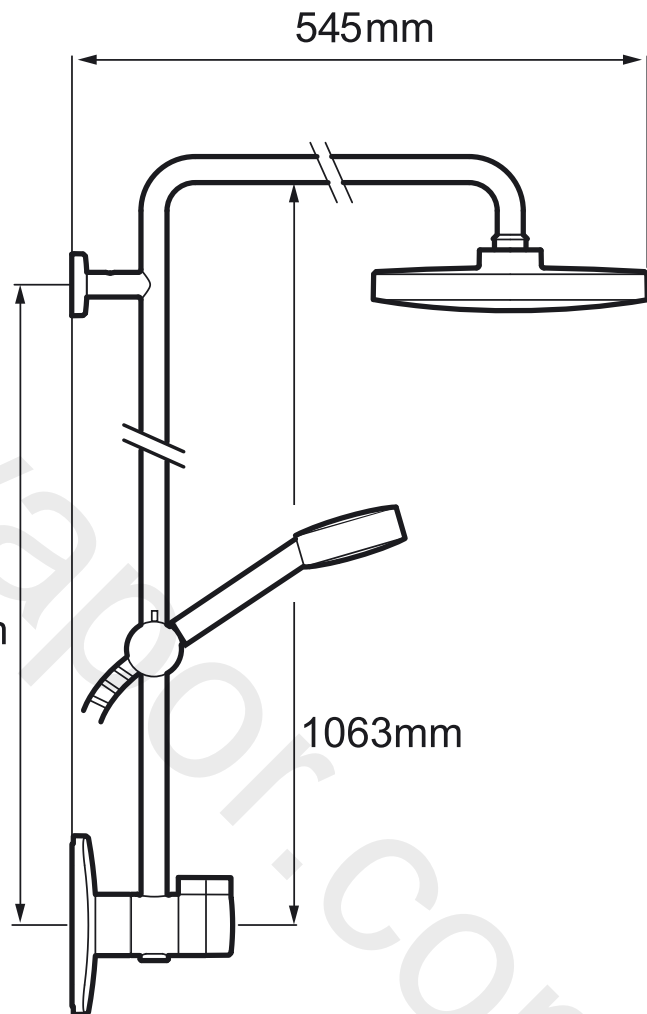

# Mira Adept BRD+

Built-in valve with diverter, chrome finish and larger showerhead.

1.1736.415

To download other resources, and for more information and advice on our products just visit: [www.mirashowers.co.uk](http://www.mirashowers.co.uk)