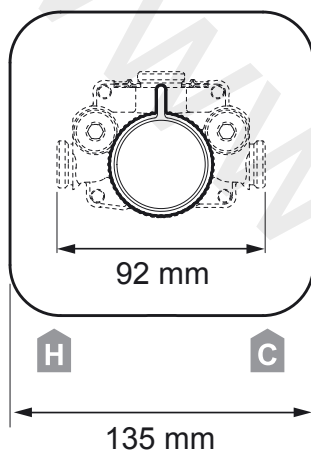

# Mira Adept BRD+

Built-in valve with diverter, chrome finish and larger showerhead.

1.1736.415

To download other resources, and for more information and advice on our products just visit: [www.mirashowers.co.uk](http://www.mirashowers.co.uk)