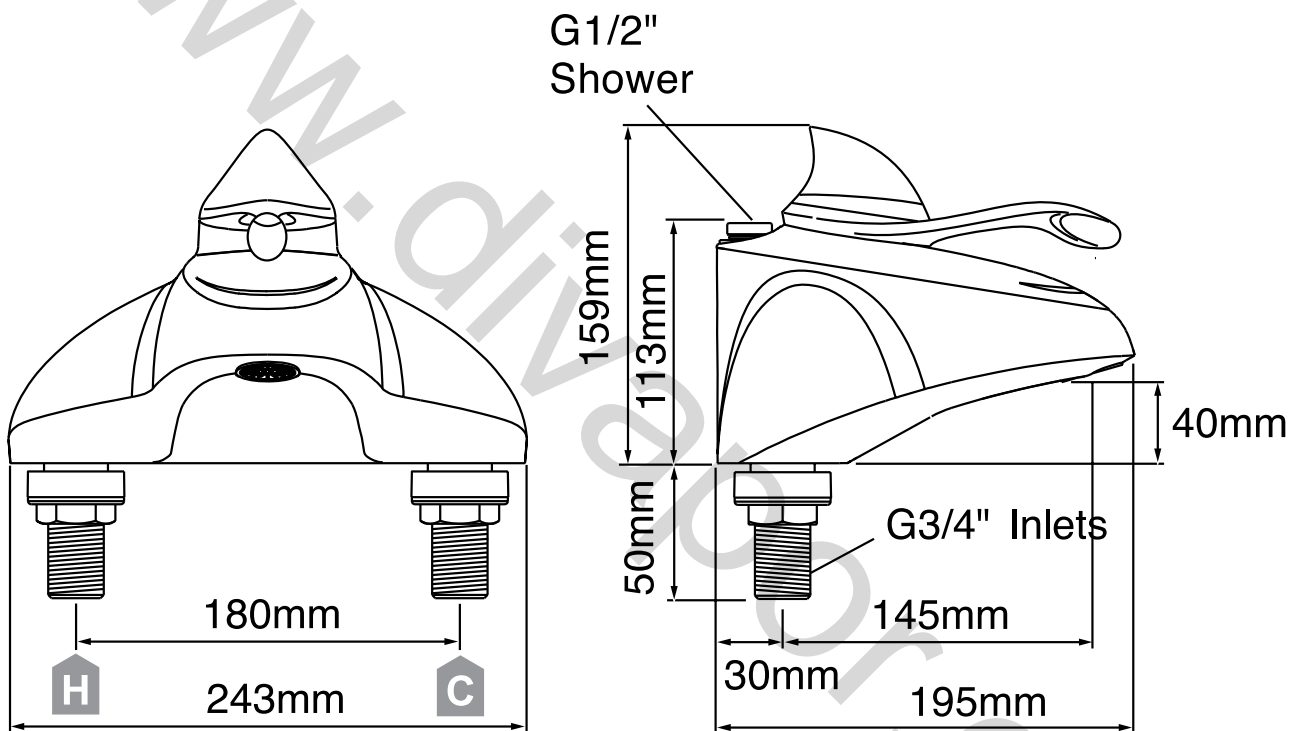

Mira Excel Thermostatic BSM Valve Only

Exposed valve, chrome finish.

1.1598.002

To download other resources, and for more information and advice on our products just visit: www.mirashowers.co.uk

mira
SHOWERS