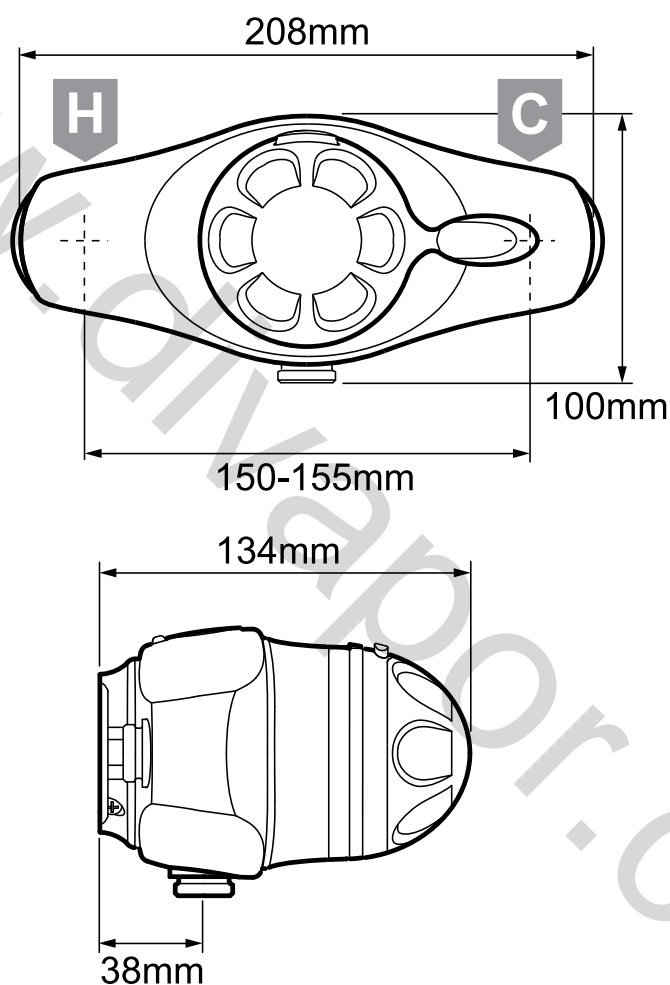

# Mira Excel Exposed Valve Only

Exposed valve system, chrome finish.

1.1518.309

To download other resources, and for more information and advice on our products just visit:  
[www.mirashowers.co.uk](http://www.mirashowers.co.uk)