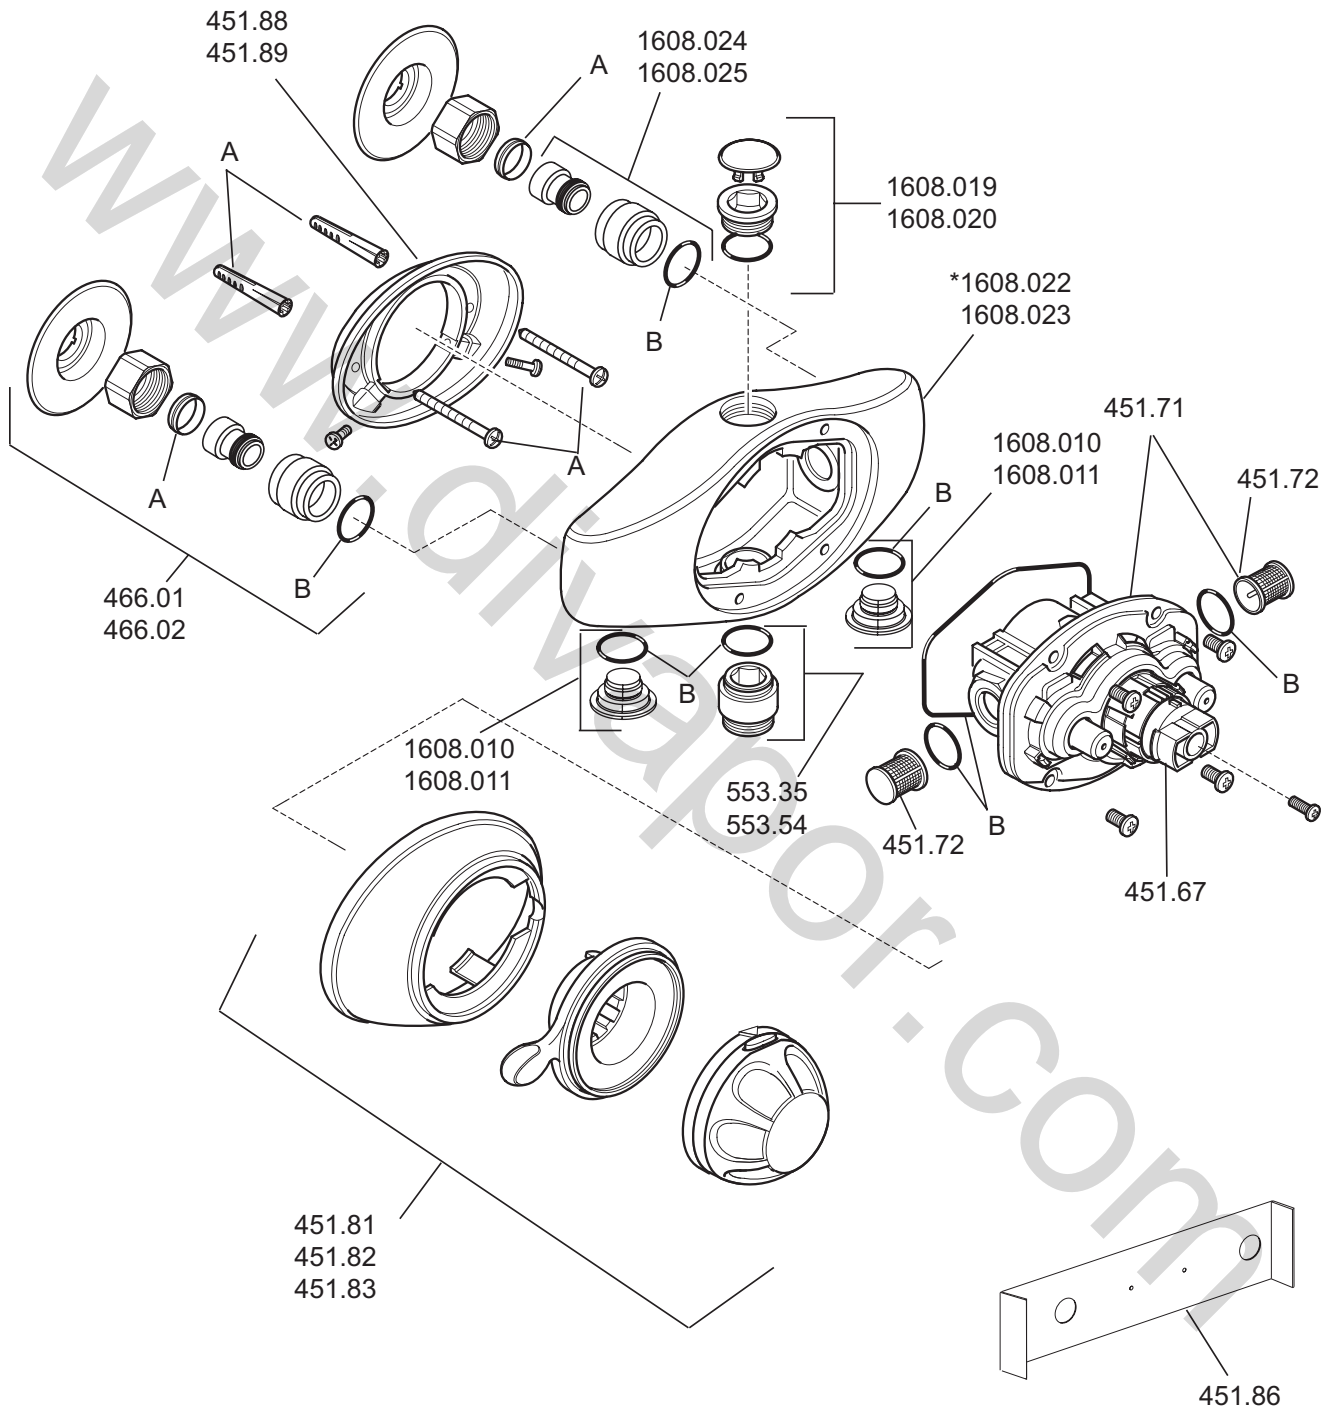

Mira Excel EV

(2002 - Current B91A)

1.1518.300

Mira Excel EV

(2002 - Current B91A)

1.1518.300

451.67	Hub Pack
451.71	Cartridge Assembly/Inlet Filters
451.72	Inlet Filters
451.74	Component Pack - components identified 'A'
451.76	Seal Pack - components identified 'B'
451.77	Screw Pack - not illustrated
451.81	Temperature Knob/Flow Lever Assembly - chrome
451.82	Temperature Knob/Flow Lever Assembly - satin chrome
451.83	Temperature Knob/Flow Lever Assembly - white/gold
451.86	Installation Template
451.88	Backplate - chrome
451.89	Backplate - satin chrome
553.35	Outlet Nipple - chrome
553.54	Outlet Nipple - light golden
466.01	Compression Fitting Kit - chrome
466.02	Compression Fitting Kit - gold
1608.010	Blank Plug Pack - chrome
1608.011	Blank Plug Pack - gold
1608.019	Outlet Blank Plug - chrome
1608.020	Outlet Blank Plug - gold
1608.022	Body Assembly - chrome* (includes 1608.024)
1608.023	Body - gold
1608.024	Adjustable Nipple Assembly - chrome
1608.025	Adjustable Nipple Assembly - gold

Mira mixer showers are provided with a five year warranty and spare parts are available free of charge during that period with a valid proof of purchase. For showers outside of the warranty period, spare parts are available to purchase direct, alternatively we have Mira technicians who can repair your shower for you. For further information visit www.mirashowers.co.uk or to check availability of spare parts for this shower or enquire about our repair service please contact our customer service on **0844 571 5000**.