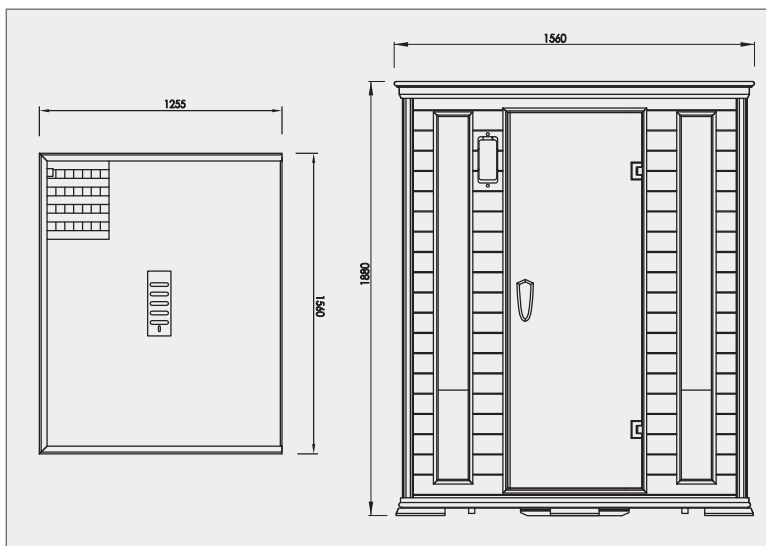

Cedar wood

Cedar wood

OPERATION

All Solare saunas can operate at the following temperatures:

150° Fahrenheit / 65° Celsius

A programmable timer can be used to monitor sauna session length.